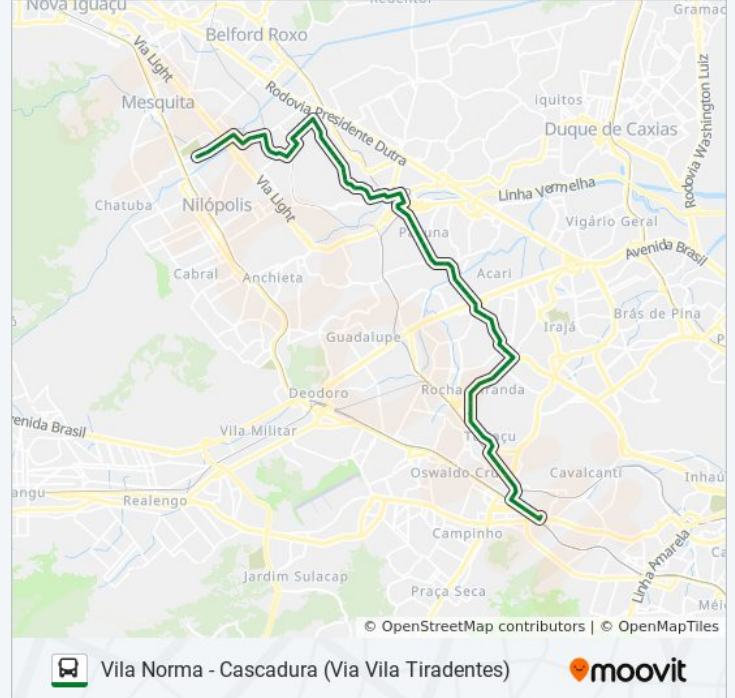

Rua Manuel Francisco Da Rosa, 24

Rua São João Batista | Praça Do Skate

Rua Cícero | Mcdonald's

Passarela Do Metrô Pavuna

Avenida Pastor Martin Luther King Junior, 13409-13505

Avenida Pastor Martin Luther King Junior, 13331

Avenida Pastor Martin Luther King Junior, 13131

Avenida Pastor Martin Luther King Junior, 12943

Metrô Engenheiro Rubens Paiva (Sentido Coelho Neto)

Avenida Pastor Martin Luther King Junior, 12449

Avenida Pastor Martin Luther King Junior, 11931

Avenida Pastor Martin Luther King Junior, 11641

Avenida Pastor Martin Luther King Junior, 11311-11411

Metrô Acari/Fazenda Botafogo

Avenida Pastor Martin Luther King Junior, 10771

Avenida Pastor Martin Luther King Junior, 8971-9031

Rua Araçatuba, 213

Praça Professora Virgínia Cidade

Avenida Pastor Martin Luther King Junior, 9943

Avenida Pastor Martin Luther King Junior, 9607-9655

Avenida Pastor Martin Luther King Junior, 838-952

Avenida Pastor Martin Luther King Júnior, 9061