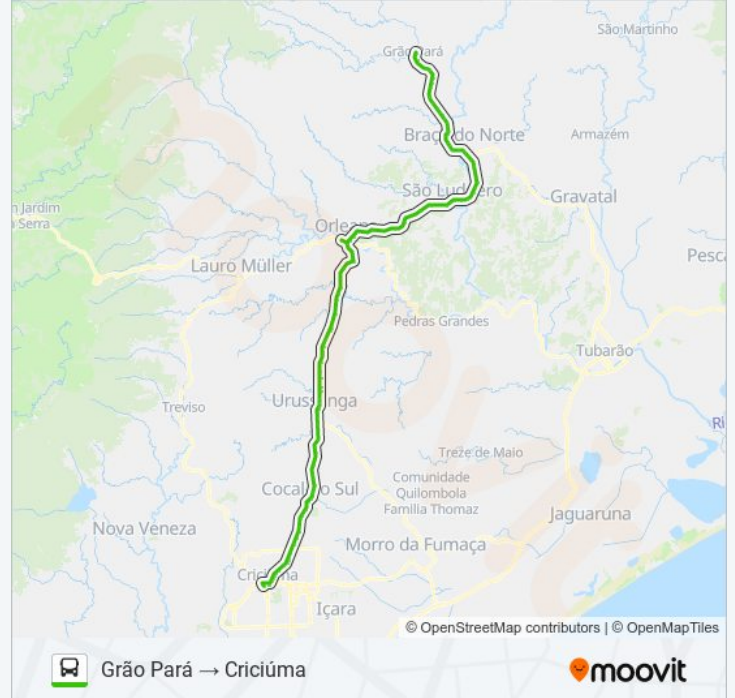

Rod. Sc-108

Rod. Sc-108

Rod. Sc-108

Rod.Sc-108, 332

Rodoviária Orleans

R. João Roberto Remor, 53 |Orleans

Rod.Sc-108

Rod.Sc-108