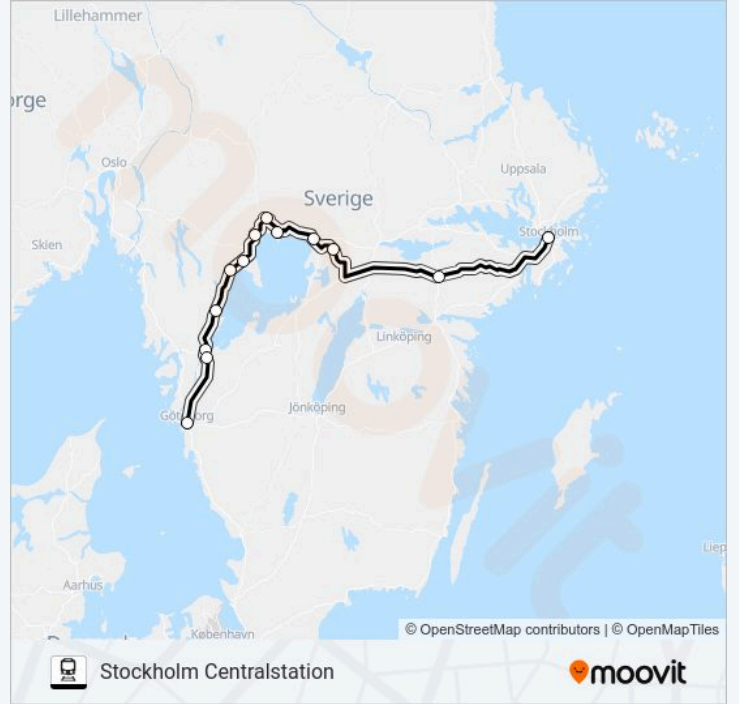

GÖTEBORG CENTRALSTATION - STOCKHOLM CENTRALSTATION tåg tidsplaner och färdkartor finns i en offline-PDF på moovitapp.com. Använd Moovit appen för att se live busstider, tågscheman eller tunnelbanan scheman och stegvisa anvisningar för all kollektivtrafik i Stockholm.

© 2024 Moovit - Eftertryck förbjudes