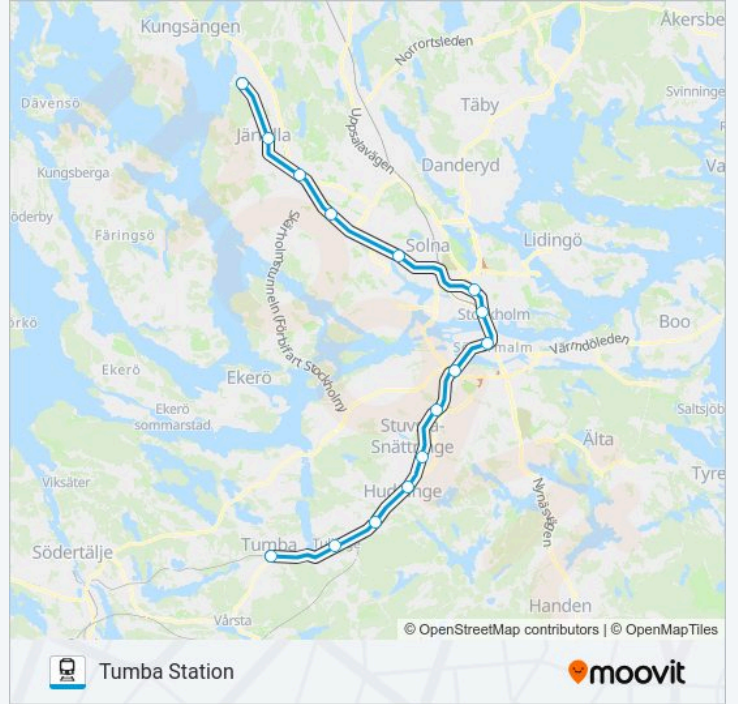

PENDELTÅG tåg tidsplaner och färdkartor finns i en offline-PDF på moovitapp.com. Använd Moovit appen för att se live busstider, tågscheman eller tunnelbanan scheman och stegvisa anvisningar för all kollektivtrafik i Stockholm.

© 2024 Moovit - Eftertryck förbjudes