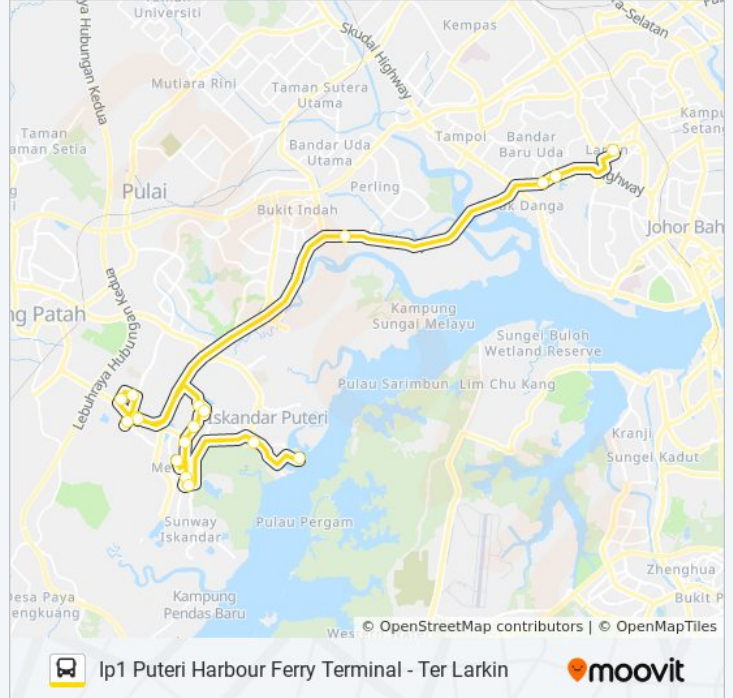

Medini 6/7 (Road Side)

Bef Lebuh Kota Iskandar

Aft Jln Legoland

Gleneagles Medini Hospital Main Entrance

Mall Of Medini

Bazar Mydin Anjung (0005503)

East Ledang (Road Side)

University Of Reading (Malaysia)

Informasi bas IP (FREE SHUTTLE FOR STUDENTS & WORKERS)

Hala tuju: Ip1 Puteri Harbour Ferry Terminal - Ter Larkin

Hentian: 18

Tempoh perjalanan: 38 min

Ringkasan Laluan:

Larkin Sentral (46239)

Tunjuk Arah: Ip1 Ter Larkin - Puteri Harbour Ferry Terminal

22 hentian

[LIHAT JADUAL MASA LALUAN](#)

Larkin Sentral (46239)

Pejabat Daerah Tanah Johor Bahru

Aft Shell Jln Tun Abdul Razak (0007599)

Amitabha Centre (0007596)

Sek Keb Taman Perling 3

Bazar Mydin Anjung (0005503)

East Ledang (Road Side)

University Of Reading (Malaysia)

Newcastle University Of Medicine (Malaysia)

Opp Bazar Mydin Anjung (0002907)

Aft Jln Legoland

Gleneagles Medini Hospital Main Entrance

Mall Of Medini