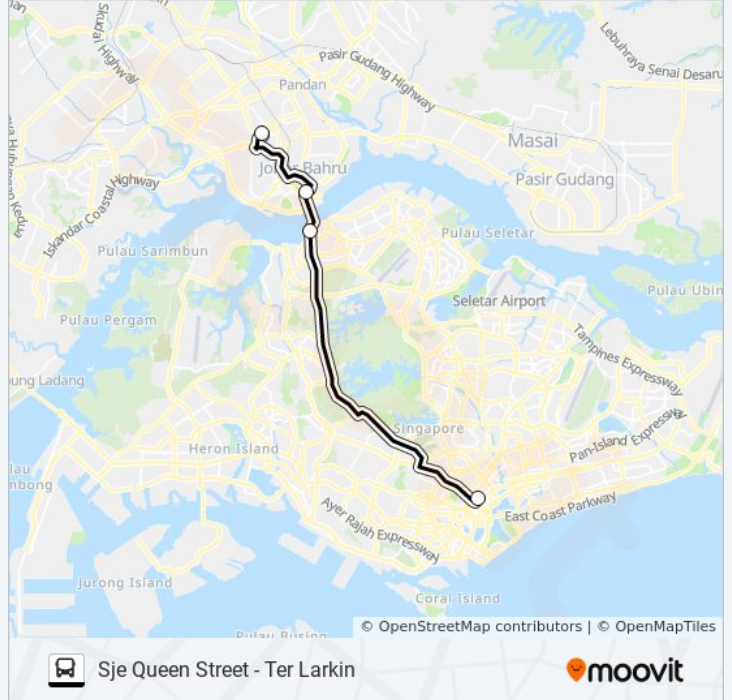

**Tunjuk Arah: Sje Queen Street - Ter Larkin**

4 hentian

[LIHAT JADUAL MASA LALUAN](#)

Queen Street Terminal

Woodlands Checkpoint

Ciq Johor Bahru

Larkin Sentral (46239)

**Jadual masa bas SJE (SINGAPORE-JOHORE EXPRESS)**

## Tunjuk Arah: Sje Ter Larkin - Queen Street

4 hentian

[LIHAT JADUAL MASA LALUAN](#)

Larkin Sentral (46239)

Ciq Johor Bahru

Woodlands Checkpoint

Queen Street Terminal