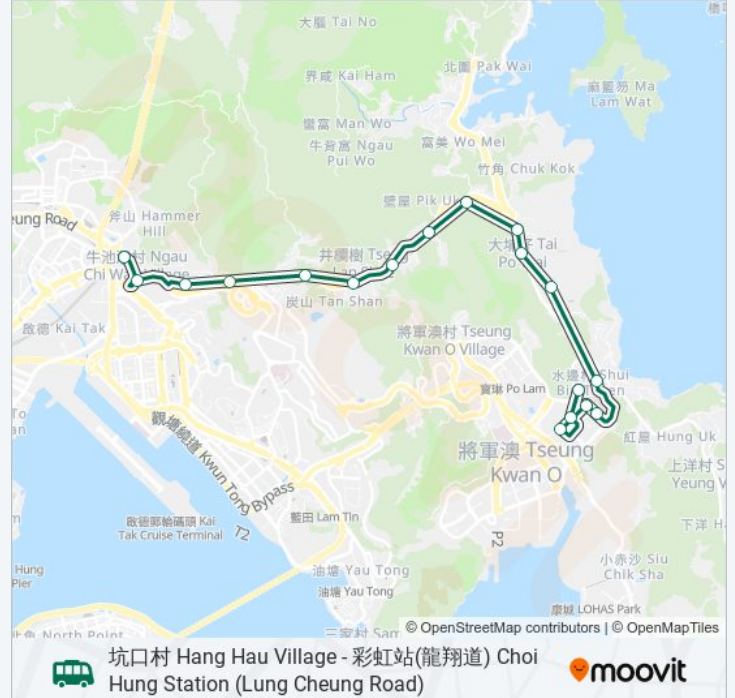

### 巴士11的資訊

**方向:** 龍翔道, 彩虹邨紅萼樓外 Lung Cheung Road,  
Outside Hung Ngok House, Choi Hung Estate

**站點數量:** 18

**行車時間:** 54 分

**途經車站:**

清水灣道, 近井欄樹 Clear Water Bay Road, Near Tseng Lan Shue

清水灣道, 近龍窩村 Clear Water Bay Road, Near Lung Wo Village

清水灣道, 德望學校對面 Clear Water Bay Road, Opposite Good Hope School

彩雲邨 Choi Wan Estate

清水灣道(西行線), 坪石邨紅石樓外小巴停車坑  
Clear Water Bay Road (Westbound), at the Lay-By  
Outside Hung Shek House, Ping Shek Estate

牛池灣轉車站 - 紅萼樓 Ngau Chi Wan Bbi - Hung Ngok House