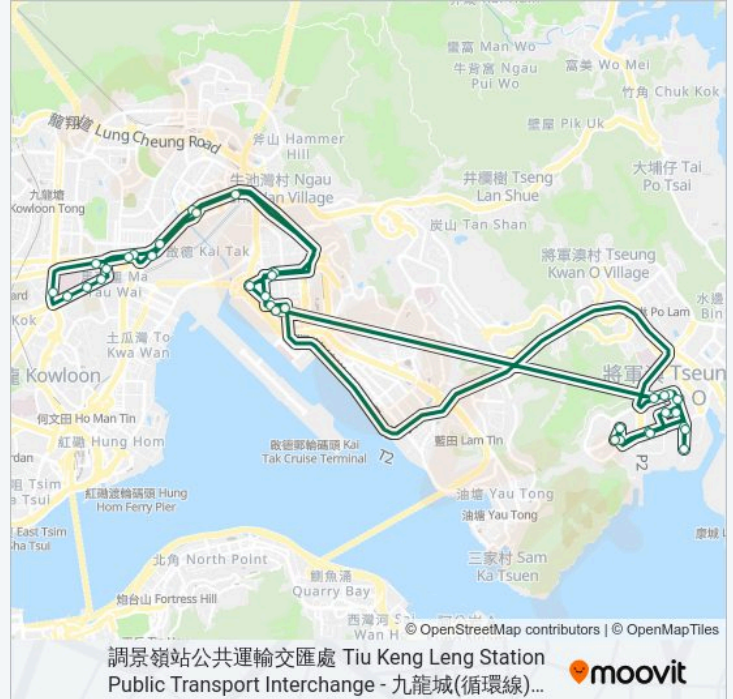

太子道東, 近永勝樓 Prince Edward Road East, Near Wing Shing House

譽 . 港灣 the Latitude

香港輔助警察隊總部 Hong Kong Auxiliary Police Force Headquarters

宏光道, 近臨華街遊樂場 Wang Kwong Road, Near Lam Wah Street Playground

常怡道, 近零碳天地 Sheung Yee Road, Near Zero Carbon Building

唐明街, 近尚德邨尚明樓 Tong Ming Street, Near Sheung Ming House, Sheung Tak Estate

唐明街, 尚德商場外 Tong Ming Street, Outside Sheung Tak Shopping Centre

唐俊街, 佛教志蓮小學外 Tong Chun Street, Outside Chi Lin Buddhist Primary School

唐俊街, 近寶盈花園第7座 Tong Chun Street, Near Bauhinia Garden Block 7

唐俊街, 近海天晉第7b座 Tong Chun Street, Near Ocean Wings Tower 7b

唐俊街, 近天晉II Tong Chun Street, Near the Wings II

唐德街, 近 Popcorn Tong Tak Street, Near Popcorn

寶邑路將軍澳中心對面的停車灣 Bus Lay-By on Po Yap Road Opposite To Park Central

調景嶺站公共運輸交匯處 Tiu Keng Leng Station Public Transport Interchange

你可以在moovitapp.com下載巴士110的PDF服務時間表和線路圖。使用Moovit 應用程式查詢香港的巴士到站時間、列車時刻表以及公共交通出行指南。