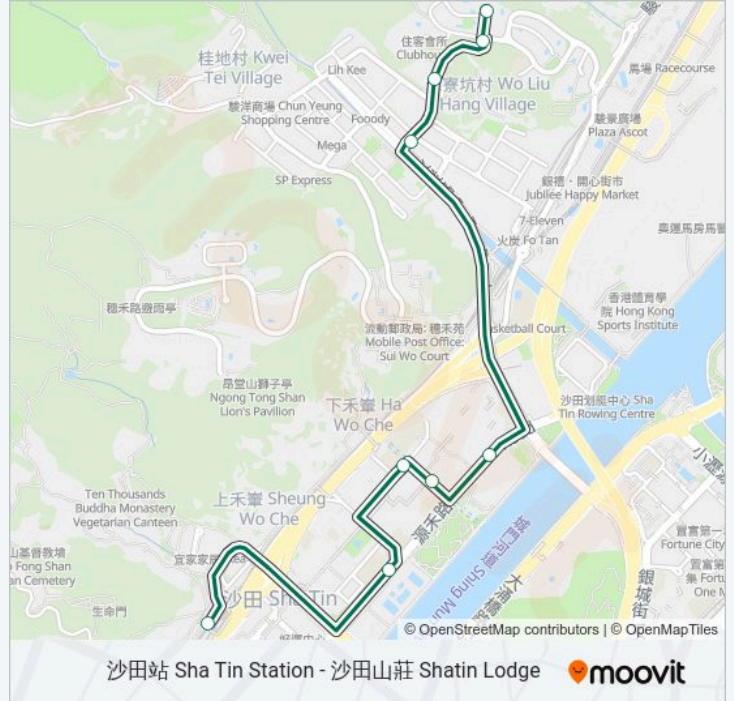

德厚街, 禾輦商場外 Tak Hau Street, Outside Wo Che Commercial Centre

源禾路, 禾輦邨外的巴士停車灣 Bus Lay-By on Yuen Wo Road Outside Wo Che Estate

松頭下路, 喜利佳工業大廈外 Tsung Tau Ha Road, Outside Hairbest Industrial Building

松頭下路, 拔子窩村對面 Tsung Tau Ha Road, Opposite Pat Tze Wo Village Resite Area

星期日	06:05 - 23:30
星期一	06:05 - 23:38
星期二	06:05 - 23:38
星期三	06:05 - 23:38
星期四	06:05 - 23:38
星期五	06:05 - 23:38
星期六	06:05 - 23:38

巴士62K的資訊

方向: 樂楓徑, 景峰閣外 LOK Fung Path, Outside Mountainbille Court

站點數量: 9

行車時間: 14 分

途經車站:

方向: 沙田站 Shatin Station

8 站

[查看服務時間表](#)

樂楓徑, 景峰閣外 LOK Fung Path, Outside Mountainbille Court

樂林路及樂葵徑交界 LOK Lam Road, Junction With LOK Kwai Path

樂林路東行線, 近樂林路及松頭下路交界 LOK Lam Road Eastbound, Near Junction Of LOK Lam Road And Tsung Tau Ha Road

松頭下路, 拔子窩村外 Tsung Tau Ha Road, Outside Pat Tze Wo Village Resite Area

坳背灣街, 金豪工業大廈外 Au Pui Wan Street, Outside Kinho Industrial Building

源禾路, 近沙田運動場 Yuen Wo Road, Ear Sha Tin Sports Ground

源禾路, 沙田賽馬會泳池外的巴士停車灣 Bus Lay-By on Yuen Wo Road Outside Sha Tin Jockey Club Swimming Pool