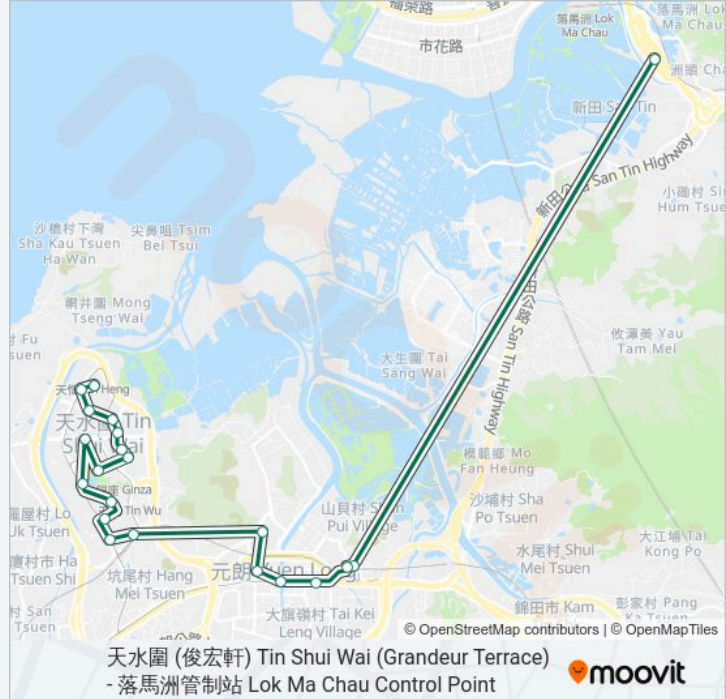

輕鐵天耀站 Lr Tin Yiu Stop

天福路, 近天耀邨耀逸樓 Tin Fuk Road, Near Yiu Yat House, Tin Yiu Estate

朗屏邨巴士總站 Long Ping Estate Bus Terminus

元朗安寧路, 近香港盲人輔導會賽馬會欣康樓 Yuen Long on Ning Road, Near the Hong Kong Society For the Blind Jockey Club Yan Hong Building

青山公路 – 元朗段, 近喜利大廈 Castle Peak Road - Yuen Long, Near Healey Building

青山公路 – 元朗段, 近金豪大廈 Castle Peak Road - Yuen Long, Near Golden Hall Building

元朗站(北)公共運輸交匯處 Yuen Long Station (North) Public Transport Interchange

港鐵元朗站 Yuen Long Station

落馬洲管制站 LOK MA Chau Control Point

你可以在moovitapp.com下載巴士79S的PDF服務時間表和線路圖。使用Moovit 應用程式查詢香港的巴士到站時間、列車時刻表以及公共交通出行指南。

© 2024 Moovit - 保留所有權利