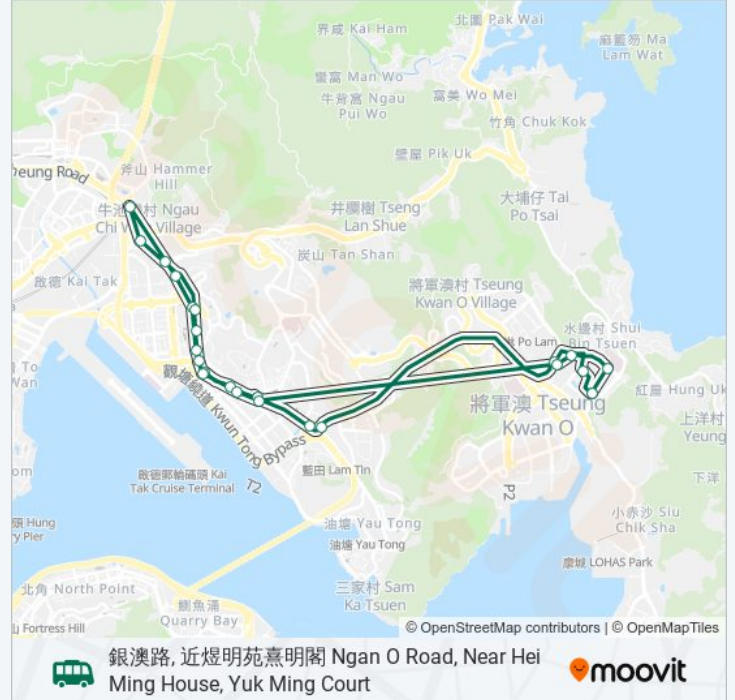

巴士102B的資訊

方向: 銀澳路, 近煜明苑熹明閣 Ngan O Road, Near Hei Ming House, Yuk Ming Court

站點數量: 24

行車時間: 72 分

途經車站:

觀塘道, 近牛頭角下邨貴亮樓 Kwun Tong Road, Near Kwai Leung House, Lower Ngau Tau Kok Estate

觀塘道, 近德明樓 Kwun Tong Road, Near Tak Ming Building

觀塘道, 近安祥大樓 Kwun Tong Road, Near on Cheung House

觀塘道, 近牛頭角站 Kwun Tong Road, Near Ngau Tau Kok Station

觀塘道, 近裕民中心第二座 Kwun Tong Road, Near Yue Man Centre Block 2

鯉魚門道, 近觀塘游泳池 Lei Yue Mun Road, Near Kwun Tong Swimming Pool

將軍澳道, 近觀塘遊樂場 Tseung Kwan O Road, Near Kwun Tong Recreation Ground

寶順路, 將軍澳游泳池外 Po Shun Road, Outside Tseung Kwan O Swimming Pool

重華路, 東港城第6座對面 Chung Wa Road, Opposite Block 6, East Point City

銀澳路, 近煜明苑熹明閣 Ngan O Road, Near Hei Ming House, Yuk Ming Court