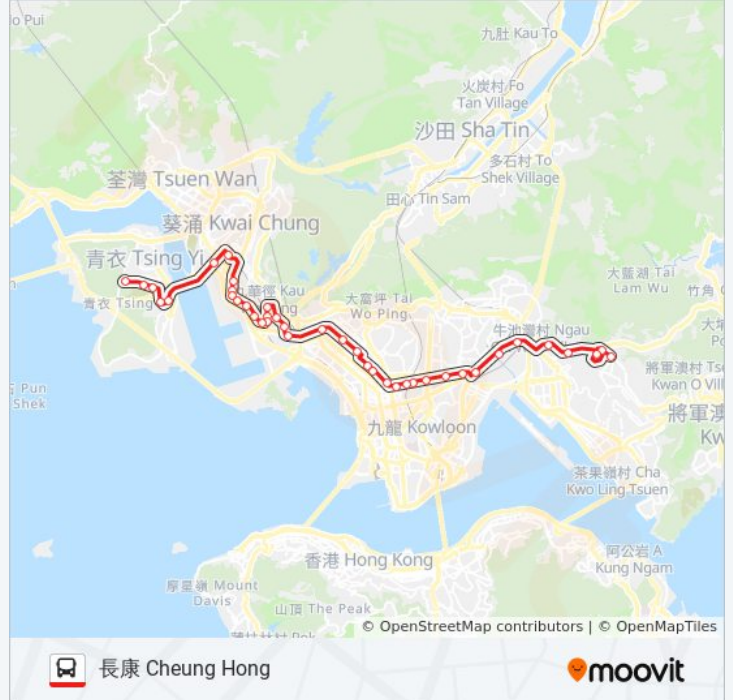

長沙灣徑 Cheung Sha Wan Path

美孚轉車站 Mei Foo Bbi

蘭秀道 Nassau Street

荔灣道 Lai Wan Road

九華徑 Kau Wa Keng

荔灣花園 Lai Chi Kok Bay Garden

清麗商場 Ching Lai Commercial Centre

清麗苑 Ching Lai Court

瑪嘉烈醫院 Princess Margaret Hospital

葵涌醫院 Kwai Chung Hospital

救世軍荔景院 the Salvation Army Lai King Yuen

荔景邨樂景樓 LOK King House Lai King Estate

荔景站 Lai King Station

荔景邨日景樓 Yat King House Lai King Estate

葵青劇院 Kwai Tsing Theatre

葵青交匯處 Kwai Tsing Interchange

長青邨青桃樓 Ching Tao House Cheung Ching Estate

美景花園 Mayfair Gardens

長青巴士總站 Cheung Ching Bus Terminus

青盛苑 Ching Shing Court

長康巴士總站 Cheung Hong B/T

方向: 順利 Shun Lee

45 站

[查看服務時間表](#)

長康巴士總站 Cheung Hong B/T

長康邨康順樓 Hong Shun House Cheung Hong Estate

青盛苑 Ching Shing Court

長青巴士總站 Cheung Ching Bus Terminus

長青邨青槐樓 Ching Wai House Cheung Ching Estate

長青邨青桃樓 Ching Tao House Cheung Ching Estate

巴士42的服務時間表

往順利 Shun Lee方向的時間表

星期日	00:10 - 23:45
星期一	00:10 - 23:45
星期二	00:10 - 23:50
星期三	00:10 - 23:50
星期四	00:10 - 23:45
星期五	00:10 - 23:50
星期六	00:10 - 23:45

巴士42的資訊