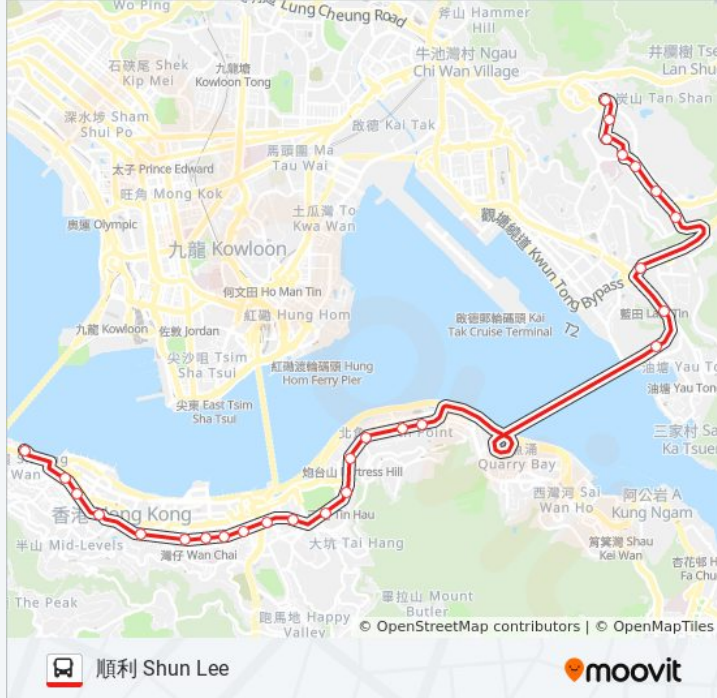

藍田站 Lam Tin Station

觀塘警署 Kwun Tong Police Station

秀暉樓 Sau Fai House

秀程樓 Sau Ching House

秀康樓 Sau Hong House

寧波第二中學 Ning Po No. 2 College

順天總站 Shun Tin Bus Terminus

順安邨 Shun on Estate

順利總站 Shun Lee Bus Terminus

你可以在moovitapp.com下載巴士619X的PDF服務時間表和線路圖。使用 [Moovit 應用程式](#) 查詢香港的巴士到站時間、列車時刻表以及公共交通出行指南。

[關於Moovit](#) · [MaaS解決方案](#) · [城市列表](#) · [Moovit社群](#)

© 2024 Moovit - 保留所有權利

查看實時到站時間