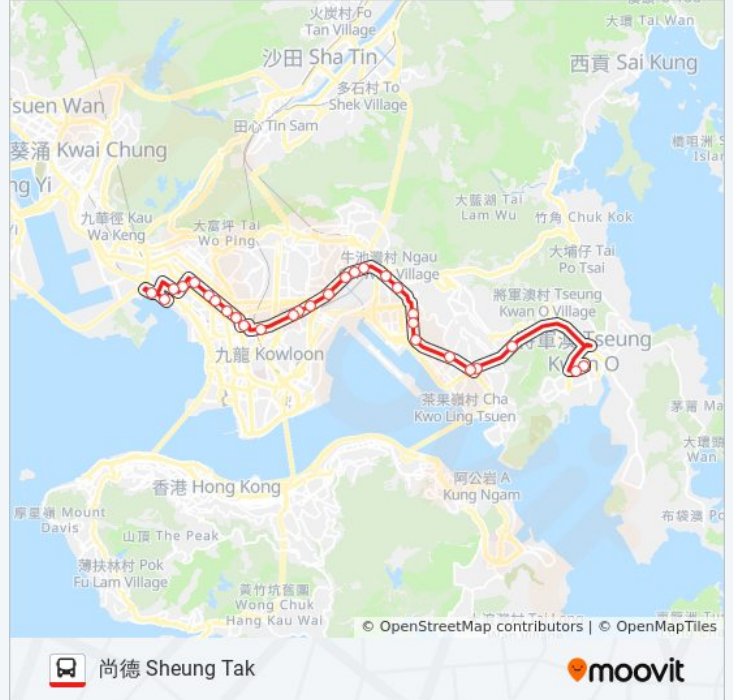

九龍灣站 Kowloon Bay Station

牛頭角下邨 Lower Ngau Tau Kok Estate

觀塘道休憩處 Kwun Tong Road Sitting-Out Area

觀塘市中心 Kwun Tong Town Centre

觀塘游泳池 Kwun Tong Swimming Pool

觀塘警署 Kwun Tong Police Station

將軍澳隧道轉車站 Tseung Kwan O Tunnel Bus Interchange

唐明苑 Tong Ming Court

尚德總站 Sheung Tak Bus Terminus

方向: 長沙灣(海盈邨) Cheung Sha Wan (Hoi Ying Estate)

25 站

[查看服務時間表](#)

尚德總站 Sheung Tak Bus Terminus

唐明街公園 Tong Ming Street Park

將軍澳隧道轉車站 Tseung Kwan O Tunnel Bus Interchange

創紀之城 Millennium City

觀塘定富街 Ting Fu Street Kwun Tong

牛頭角下邨 Lower Ngau Tau Kok Estate

九龍灣站 Kowloon Bay Station

啟業邨 Kai Yip Estate

麗晶花園 Richland Gardens

采頤花園 Rhythm Garden

譽．港灣 the Latitude

九龍城警署 Kowloon City Police Station

雅麗居 the Astrid

太平道 Peace Avenue

旺角站 Mong Kok Station

弼街 Bute Street

太子站 Prince Edward Station

巴士296C的服務時間表

往長沙灣(海盈邨) Cheung Sha Wan (Hoi Ying Estate)方向的時間表

星期日	05:50 - 23:20
星期一	05:50 - 23:20
星期二	05:50 - 23:20
星期三	05:50 - 23:20
星期四	05:50 - 23:20
星期五	05:50 - 23:20
星期六	05:50 - 23:20

巴士296C的資訊

方向: 長沙灣(海盈邨) Cheung Sha Wan (Hoi Ying Estate)

站點數量: 25

行車時間: 70 分

途經車站: