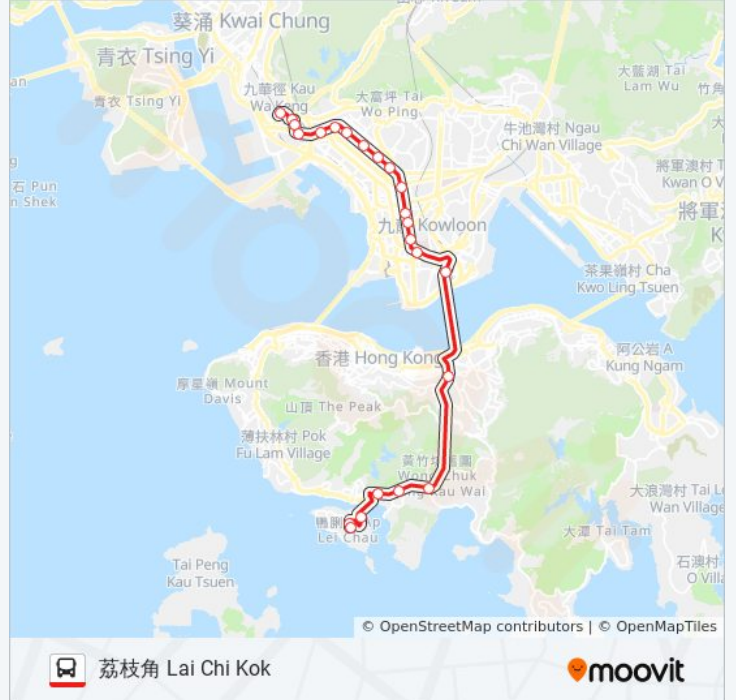

荔灣道 Lai Wan Road

荔枝角總站 Lai Chi Kok Bus Terminus

你可以在moovitapp.com下載巴士171A的PDF服務時間表和線路圖。使用 [Moovit 應用程式](#) 查詢香港的巴士到站時間、列車時刻表以及公共交通出行指南。

[關於Moovit](#) · [MaaS解決方案](#) · [城市列表](#) · [Moovit社群](#)

© 2024 Moovit - 保留所有權利

查看實時到站時間