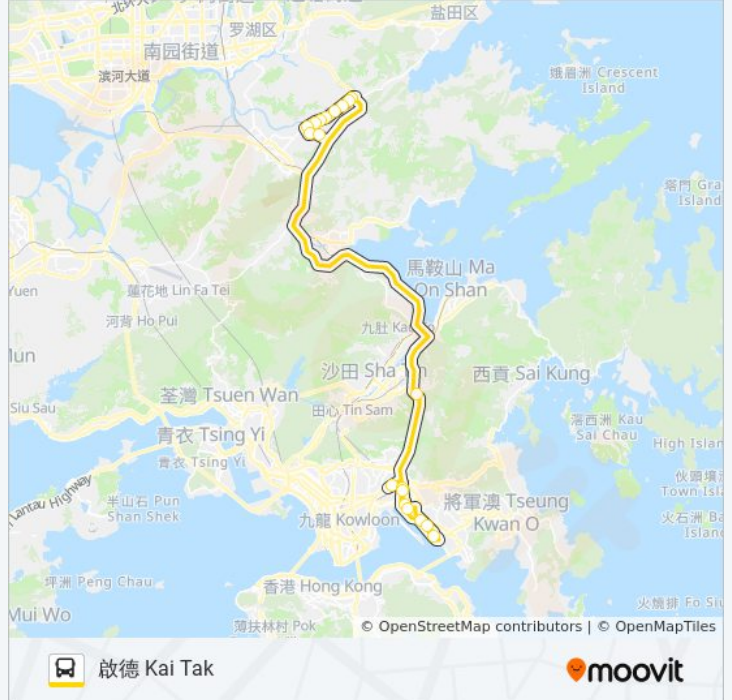

方向: 粉嶺(皇后山) Fanling (Queen'S Hill)

23 站

[查看服務時間表](#)

啟德 Kai Tak

東九龍總區警察總部 Kowloon East Regional Police Headquarters

麗晶花園第8座 Block 8 Richland Gardens

啟業邨 Kai Yip Estate

九龍灣運動場 Kowloon Bay Sports Ground

九龍灣臨華街 Lam Wah Street Kowloon Bay

常怡道 Sheung Yee Road

觀塘順業街 Shun Yip Street Kwun Tong

觀塘勵業街 Lai Yip Street Kwun Tong

觀塘巧明街 How Ming Street Kwun Tong

觀塘駿業街 Tsun Yip Street Kwun Tong

大老山隧道 Tate's Cairn Tunnel

磚窰 Chun Yiu

大塘湖 Tai Tong Wu

馬尾下 MA Mei Ha

孔嶺 Hung Leng

高埔 Ko Po

流水響 Lau Shui Heung

巴士78X的服務時間表

往粉嶺(皇后山) Fanling (Queen'S Hill)方向的時間表

星期日	無服務
星期一	12:00 - 21:00
星期二	12:00 - 21:00
星期三	12:00 - 21:00
星期四	12:00 - 21:00
星期五	無服務
星期六	無服務

巴士78X的資訊

方向: 粉嶺(皇后山) Fanling (Queen'S Hill)

站點數量: 23

行車時間: 68 分

途經車站: