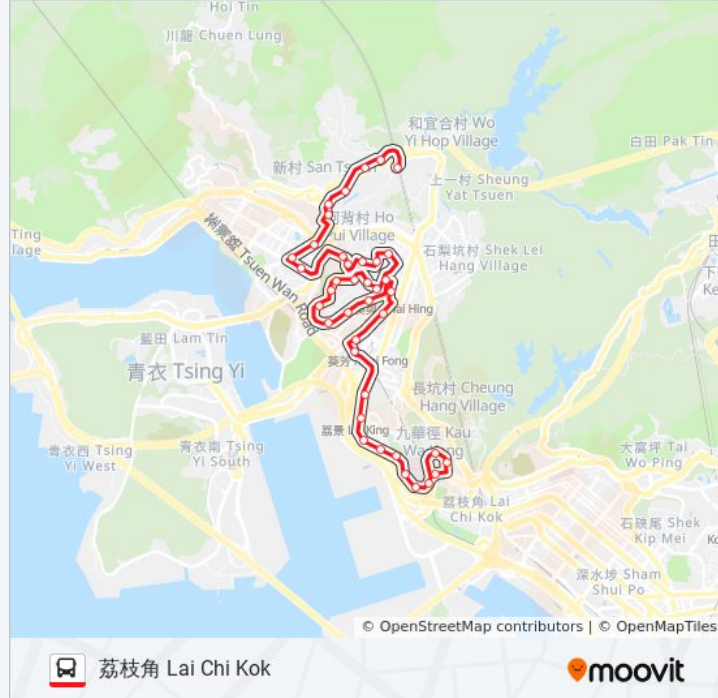

晨輝學校 Morning Hope School

葵涌醫院 Kwai Chung Hospital

瑪嘉烈醫院 Princess Margaret Hospital

清麗苑 Ching Lai Court

清麗商場 Ching Lai Commercial Centre

九華徑 Kau Wa Keng

華荔邨 Wah Lai Estate

荔枝角總站 Lai Chi Kok Bus Terminus