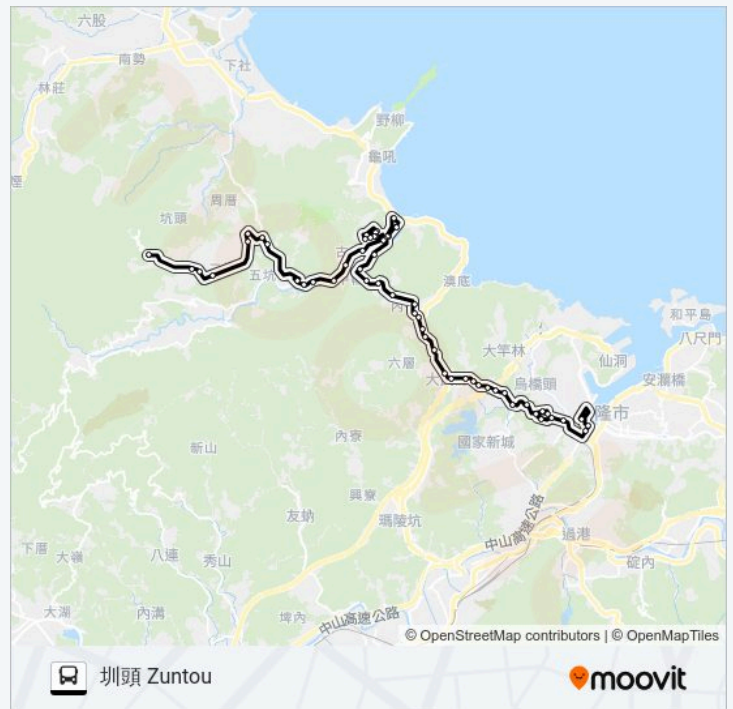

行車時間: 56 分
途經車站:

安一路387號 No. 387 Anyi Rd.

鶯歌里(安一路口) Yingge Village

石皮瀨 Shipilai

興寮里 Xingliao Village

忠聯倉儲 Zhonglian Warehousing

東方巴黎社區 Dongfangbali Community

武嶺街口 Wuling St. Intersection

情人湖路口 Lovers Lake

金山鐵店 Jinshan Iron Stores

大武崙 Dawulun

三層站 Sanceng

大武崙工業區 Dawulun Industry Park

石山 Shishan

藍天麗地社區 Lantian Lidi Community

武聖街口 Wusheng St. Intersection

內寮 Neiliao

界寮 Jieliao

基隆市界(基金三路) Keelung City Line(Jijin 3rd Rd.)

新北市界(萬里區) New Taipei City Line(Wanli Dist.)

中幅 Zhongfu

磚廠 Brickfield

景美里 Jingmei Village

萬里橋頭 Wanli Bridge

萬里區公所 Wanli District Office

萬里海水浴場 Wanli Beach

萬里橋頭 Wanli Bridge

萬里北基路口 Wanli Beiji Intersection

北基忠五街 Beiji & Zhongwu St. Intersection

中華商海 China Sea Professionals

北基大勇路 Beiji & Dayong Rd. Intersection

北基新城 Beiji Xincheng