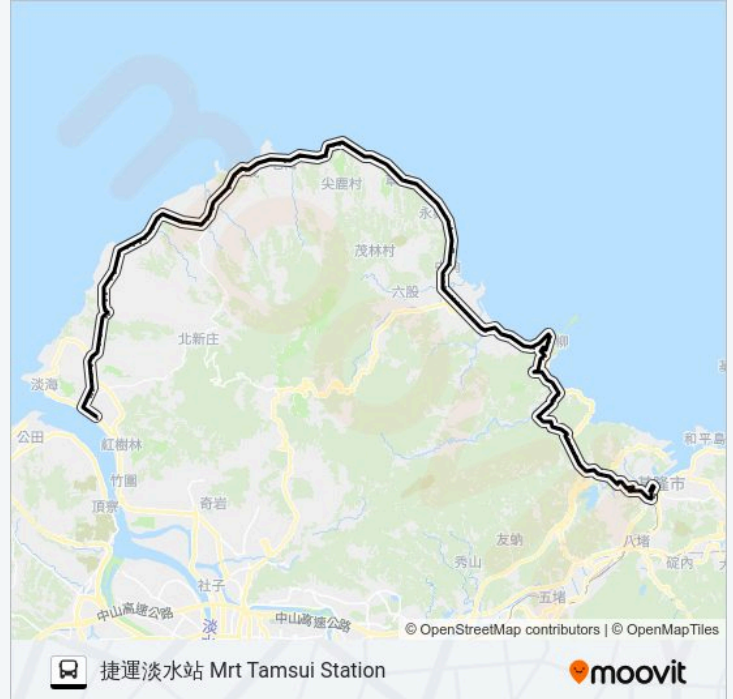

國聖埔 Guoshengpu

國聖里 Guosheng Village

台電北展館 Taipower Exhibit Center In Northern Taiwan

頂寮 Dingliao

大鵬國小 Dapeng Elementary School

大鵬里 Dapeng Village

天護宮 Tianhu Temple

加投里 Jiatou Village