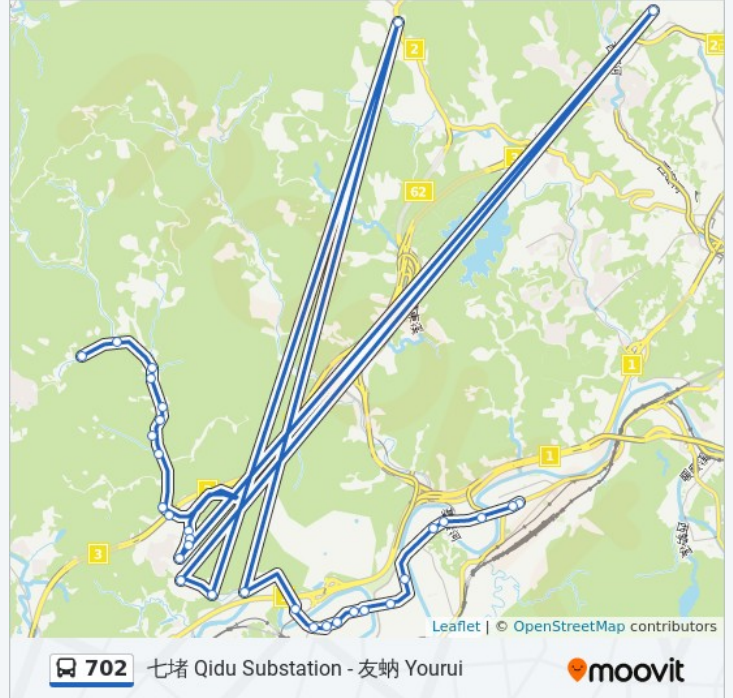

真聖堂 Zhensheng Temple

堵南加油站 Dunan Gas Station

特殊教育學校 National Keelung Special Education School

溪頭街口 Xitou St. Intersection

大德路 Dade Rd.

堵南國小 Keelung City Dunan Elementary School
堵南街, Keelung

百六福二街口 Bai 6th St. & Fu 2nd St. Intersection

監理站 Keelung Motor Vehicles Supervision Station

工建西路22號 No.22, Gongjian W. Rd.

六堵水廠 Liudu Waterworks
工建西路, Keelung

俊賢路 Junxian Rd.

南七堵 Nanqidu

七堵郵局 Keelung Qidu Post Office
169 明德一路, Keelung