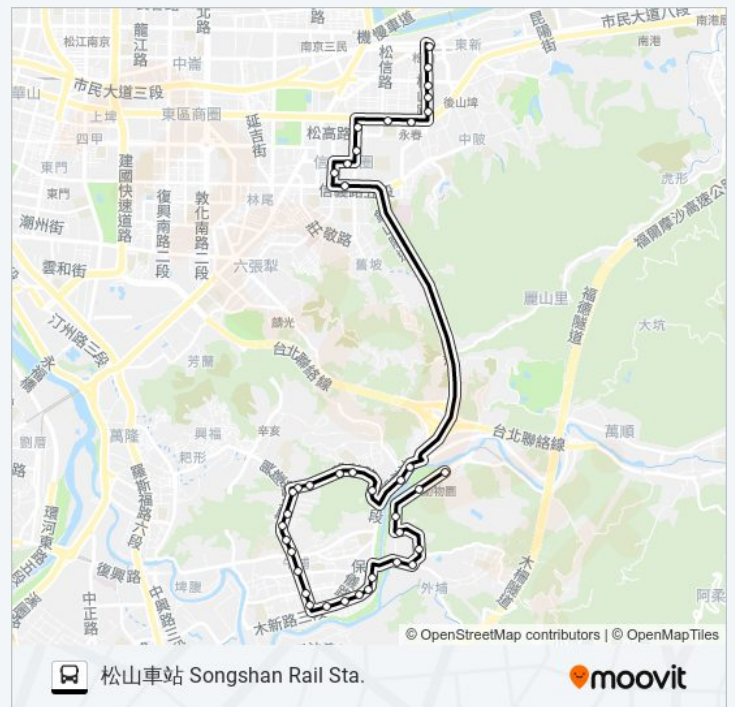

景文中學 Jingwen High School

司法新村 Sifa New Village

忠順廟 Zhongshun Temple

國泰新村(興隆) Guotai New Village (Xinglong)

忠順街口 Zhongshun St. Entrance

木柵公園 Muzha Park

馬明潭(再興中學) Mamingtan (Zaixing High School)

興隆山莊 Xinglong Shanzhuang

海巡署一 Coast Guard Administration 1

海巡署 Coast Guard Administration

文山運動中心(興隆) Wenshan Sports Center (Xinglong)

文山運動中心(萬芳) Wen Shan Sports Center (Wanfang)

棕櫚泉社區 Palm Spring Community

萬利街口 Wanli St. Entrance

捷運萬芳社區站 Mrt Wanfang Community Sta.

木柵高工 Muzha Vocational High School

捷運木柵站 Mrt Muzha

博嘉國小 Bojia Elementary School

信義行政中心(信義) Xinyi Dist. Admin. Center(Xinyi)

101國際購物中心 Taipei 101

松壽路口 Songshou Rd. Entrance

興雅國中 Xingya Junior High School

消防局(松仁) City Fire Department (Songren)

市立工農 Songshan High School Of Agriculture And Industry

捷運永春站(忠孝) Mrt Yongchun Sta. (Zhongxiao)

捷運永春站(松山) Yongchun Li (Songshan)

雙永國小 Shuangyong Elementary School

永吉松山路口 Yongji And Songshan Intersection

松山車站(松山) Songshan Rail Sta. (Songshan)

松山車站 Songshan Rail Sta.