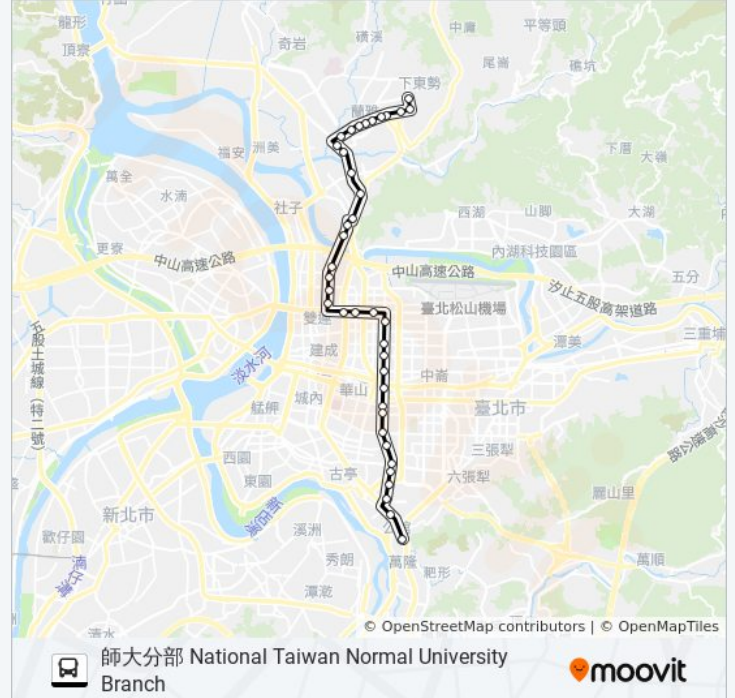

庫倫街口 Kulun St. Entrance

民族承德路口 Minzu And Chengde Intersection

大同國小 Datong Elementary School

民權中山路口 Minquan And Zhongshan Intersection

捷運中山國小站 Mrt Zhongshan Elementary School Sta.

民權吉林路口 Minquan And Jilin Intersection

捷運行天宮站(松江路) Mrt Xingtian Temple Sta. (Songjiang Rd.)

長春松江路口 Changchun&Songjiang Intersection

捷運松江南京站 Mrt Songjiang Nanjing Sta.

長安松江路口 Changan&Songjiang Intersection

光華商場 Guanghai Market

捷運忠孝新生站 Mrt Zhongxiao Xincheng Sta.

仁愛新生路口 Renai And Xincheng Intersection

信義新生路口 Xinyi & Xincheng Intersection

金華新生路口 Jinhua And Xincheng Intersection

和平新生路口 Heping And Xincheng Intersection

龍安國小(公務人力發展學院) Longan Elementary School (Civil Service Development Institute)

臺大綜合體育館 Ntu Sports Center

臺大 National Taiwan U.

捷運公館站 Mrt Gongguan Sta.

師大分部 National Taiwan Normal University Branch

方向: 職能發展學院二 Taipei City Vocational Development Institute 2

40 站

[查看服務時間表](#)

捷運公館站 Mrt Gongguan Sta.

臺大 National Taiwan U.

臺大綜合體育館 Ntu Sports Center

龍安國小(公務人力發展學院) Longan Elementary School (Civil Service Development Institute)

巴士280的服務時間表

往職能發展學院二 Taipei City Vocational Development Institute 2方向的時間表

星期日	06:30 - 21:00
星期一	05:30 - 21:00
星期二	05:30 - 21:00
星期三	05:30 - 21:00
星期四	05:30 - 21:00
星期五	05:30 - 21:00