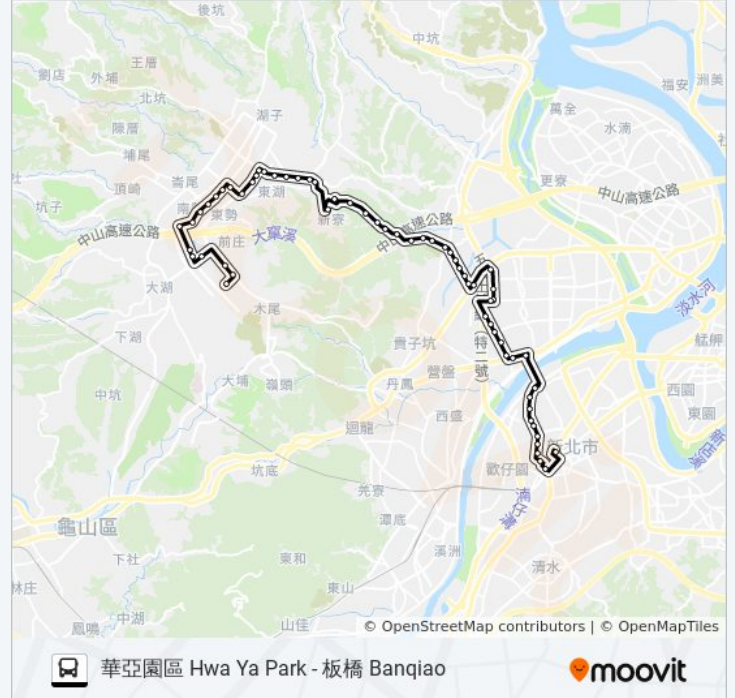

黎明技術學院 Leeming Institute Of Technology

山腳溪橋 Shanjiao Bridge

泰山國中 Taishan Jr. High School

憲訓中心 Military Police Training Center

泰山國小 Taishan Elementary School

泰山分駐所 Taishan Police Station

福泰里 Futai Village

泰林仁德路口 Tailin & Rende Intersection

環河路口 Huanhe Rd. Entrance

泰林路新北大道口 Tailin&New Taipei Blvd .
Entrance

捷運泰山站 Mrt Taishan Station

行政院新莊聯合辦公大樓(中平路) Xinzhuang Joint
Office Tower Executive Yuan

中平國中 Zhongping Junior High School

新莊高中(新莊文藝中心) Xinzhuang High
School(Xinzhuang Culture & Arts Center)

新莊高中一 Xinzhuang High School

新泰游泳池 Xintai Swimming Pool

新泰國中北站 Xintai Junior High School North
Stop

新泰復興路口 Xintai Junior High School S. Stop

材試所 Materials Testing Laboratory

新泰中正路口 Xintai Rd. Entrance

捷運新莊站(新莊郵局) Mrt Xinzhuang Sta.
(Xinzhuang Post Office)