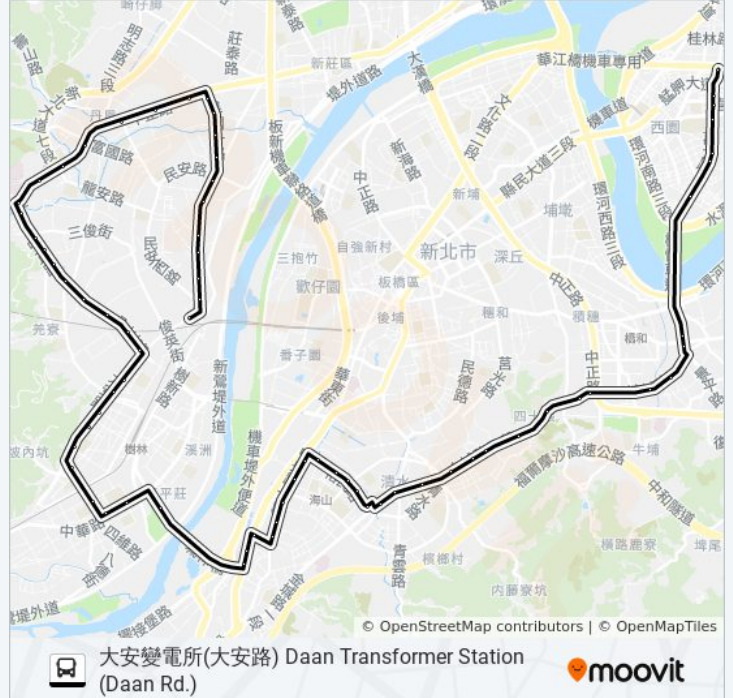

臺灣新北地方法院(金城) New Taipei District Court(Jincheng)

中正國中 Zhongzheng Junior High School

廣川醫院 Holiday Art Square

裕民廣場 Yumin Square

新北高工(裕民) Xuefu Rd. Entrance

裕民路 Yumin Rd.

捷運海山站 Mrt Haishan Sta.

貨饒里 Huorao Village

日新里 Rixin Village

大同莊園 Tatung Smart Manor

中央路二段 Zhongyang Rd. Sec. 2

員林里 Yuanlin Village

員福街 Yuanfu St.

水源街口 Shuiyuan St. Intersection

中華中學 Chinese Secondary Schools

城林橋 Chenglin Bridge

樹林中學 Shulin High School

和平街口 Heping St. Intersection

八德街口 Bade St. Intersection

樹人里 Shuren Village

文化街口 Wenhua St. Intersection

樹興里 Shuxing Village

樹人家商 Shu Jen High School Of Home Economics & Commerce

保安街口 Baoan St. Intersection

家樂福公司 Carrefour Company

中正大安路口 Zhongzheng & Daan Intersection

樹林運動中心 Shulin Sports Center

北區養護工程分局 Northern Region Branch Office

台北區監理所 Taipei Motor Vehicle Office

三多俊興街口 Sanduo & Junxing Intersection

中正保安街口 Zhongzheng & Baoan Intersection

三多里 Sanduo Village