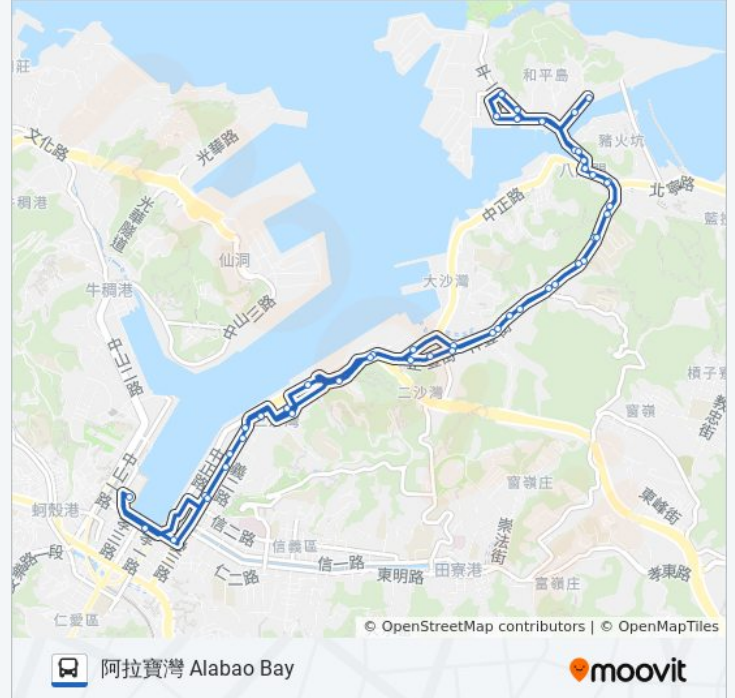

海門天險 Haimentiansian

中船路 Zhongchuan Rd.

信七路口 Xin 7th Rd. Intersection

信五路口 Xin 5th Rd. Intersection

市政府(柯達飯店) Keelung City Government (K Hotel)

仁二路(二信循環站) Ren 2nd Rd. (Erxin Loop Station)

公車總站 Keelung City Bus Station

忠一路孝一路口 Zhong 1st Rd. & Xiao 1st Rd. Intersection

市政府(柯達飯店) Keelung City Government (K Hotel)

信五路口 Xin 5th Rd. Intersection

信七路口 Xin 7th Rd. Intersection

就業中心 Keelung Employment Service Station

中船路 Zhongchuan Rd.

北屋新城 Beiwuxincheng

復興館 Fuxingguan

海門天險 Haimentiansian

中正區行政大樓 Administration Building Of Zhongzheng District

正豐街 Zhengfeng St.

天主堂 Church

祥豐市場 Xiangfeng Market

祥豐加油站 Xiangfeng Gas Station

二信中學 Erxin High School

正濱國小 Zhengbin Elementary School

市府宿舍 Keelung City Dormitory

基隆海事 National Keelung Maritime Vocational School

海大中正路口 National Taiwan Ocean University (Zhongzheng Rd. Intersection)

正濱路口 Zhengbin Rd. Intersection

和平橋頭(原民會館) Heping Bridge (Keelung City Indigenous Cultural Hall)

社寮里(天顯宮) Sheliao Village (Tianxian Temple)