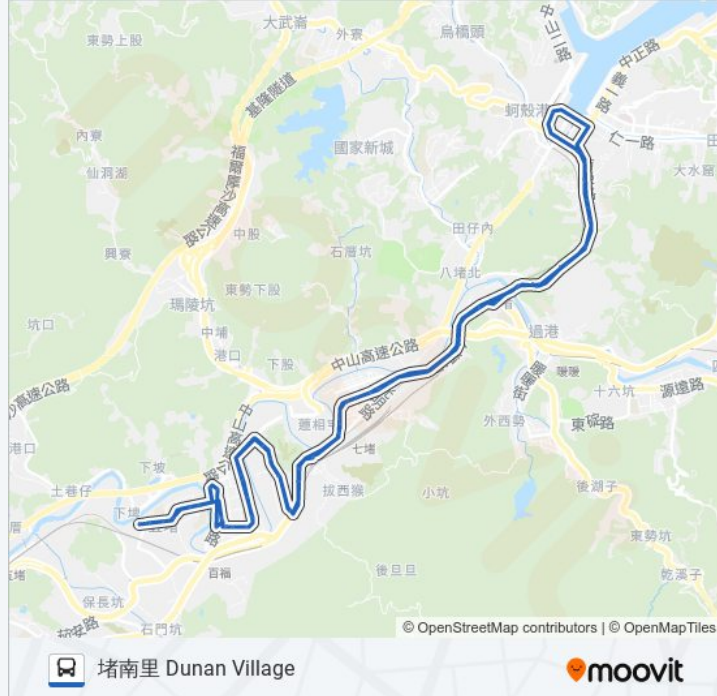

南榮國小 Nanrong Elementary School

蓬萊隧道北口 Penglai Tunnel N. Exit

寶明寺 Baoming Temple

南榮公墓(英仁里) Nanrong Cemetery

海會寺 Haihui Temple

八堵橋 Badu Bridge

八堵火車站 Badu Railway Station

八堵加油站 Badu Gas Station

大華橋 Dahua Bridge

三分局 Third Police Substation

七堵國小 Qidu Elementary School

七堵郵局 Keelung Qidu Post Office

南七堵 Nanqidu

陽明海運 Yangming Marine Transport Corporation

光明路口 Guangming Rd. Intersection

草濫 Caolan