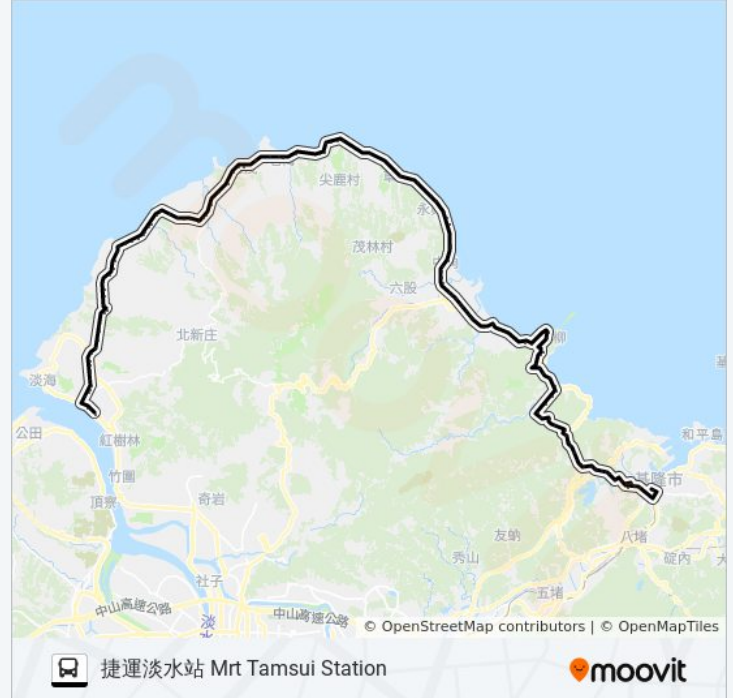

國聖埔 Guoshengpu

國聖里 Guosheng Village

台電北展館 Taipower Exhibit Center In Northern Taiwan

頂寮 Dingliao

大鵬國小 Dapeng Elementary School

大鵬里 Dapeng Village

天護宮 Tianhu Temple

加投里 Jiatou Village