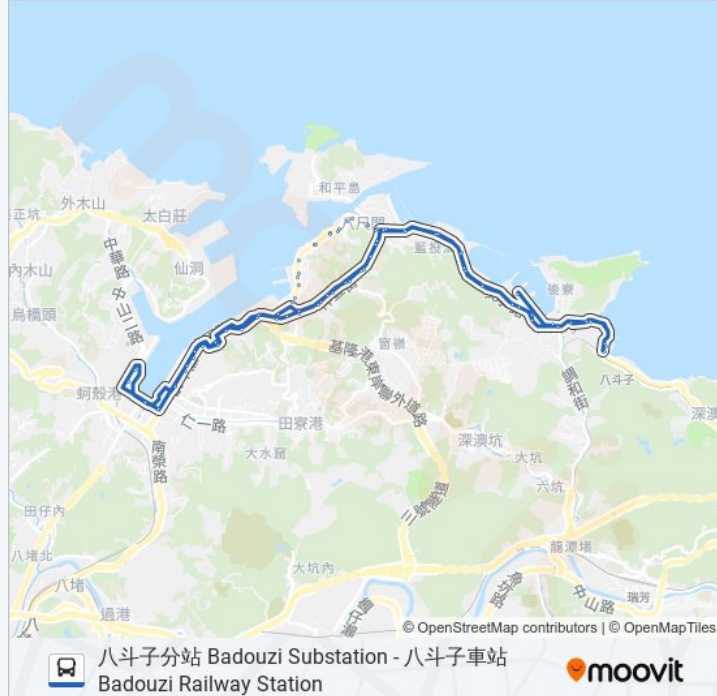

(Xiangfeng School Entrance)

海大中正路口 National Taiwan Ocean University
(Zhongzheng Rd. Intersection)

中正路正濱路口 Zhongzheng & Zhengbin
Rd. Intersection

舊正濱派出所 Old Zhengbin Police Office

二信分社 the Second Credit Cooperative Of
Keelung Branch

正濱漁會大樓 Chen-Pin Fishermen's
Association Building

中濱里 Zhongbin Village

海調處 Marine Affairs Field Office

公教住宅 Government Employees Housing

安瀾橋 Anlan Bridge

中正區行政大樓 Administration Building Of
Zhongzheng District

海門天險 Haimentiansian

中船路 Zhongchuan Rd.

信七路口 Xin 7th Rd. Intersection

信五路口 Xin 5th Rd. Intersection

市政府(柯達飯店) Keelung City Government (K
Hotel)

廟口夜市(二信循環站仁二路) Erxin Loop Station

基隆轉運站 Keelung Transit Station

民治里活動中心 Minzhi Village Activity Center

忠一路孝一路口 Zhong 1st Rd. & Xiao 1st
Rd. Intersection

市政府(柯達飯店) Keelung City Government (K
Hotel)

信五路口 Xin 5th Rd. Intersection

信七路口 Xin 7th Rd. Intersection

就業中心 Keelung Employment Service Station

中船路 Zhongchuan Rd.

北屋新城 Beiwuxincheng

復興館 Fuxingguan

海門天險 Haimentiansian

中正區行政大樓 Administration Building Of