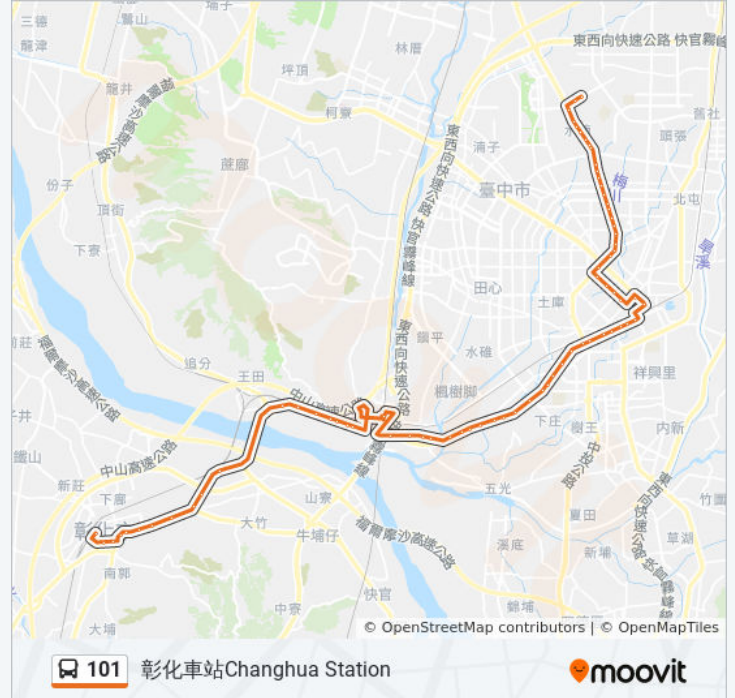

五權公園路口(光大社區)Wuquan-Gongyuan Intersection(Guangda Community)

中央市場Central Market

五權臺灣大道口Wuquan Taiwan Blvd. Intersection

臺中教育大學National Taichung University Of Education

民權中華路口Minquan-Zhonghua Intersection

臺中醫院(民權路)Taichung Hospital

臺中州廳Taichung Prefectural Hall

彰化銀行(自由路)Changhwa Bank(Ziyou Rd.)

臺中車站(臺灣大道)Taichung Station(Taiwan Boulevard)

臺中酒廠(復興路)Taichung Distillery/Taichung Winery(Fuxing Rd.)

文化創意園區Cultural Creativity Park

林祖厝Linzucuo

復興有恆街口Fuxing-Youheng Street Intersection

第三分局Third Police District

公共資訊圖書館(復興路)National Taichung Library(Fuxing Rd.)

高等法院臺中分院Taichung High Court

四育國中(南台中)Siyu Junior High School(Nantaizhong)

復興新和街口Fuxing-Xinhe Street Intersection

和平國小Heping Elementary School

復興南平路口/宜寧中學Fuxing-Nanping Intersection/I-Ning High School

臺中高工(復興路)/工業學校National Taichung Industrial High School(Fuxing Rd.)/Vocational School

復興大慶街口Fuxing-Daqing Street Intersection

勤工派出所Qingong Police Substation

復興環中路口Fuxing Huanzhong Rd.

樹仔腳Shuzijiao

九張犁Jiuzhangli

明道花園城/明道新城Mingdao Garden City/Mingdao Xincheng

明道中學Mingdao High School