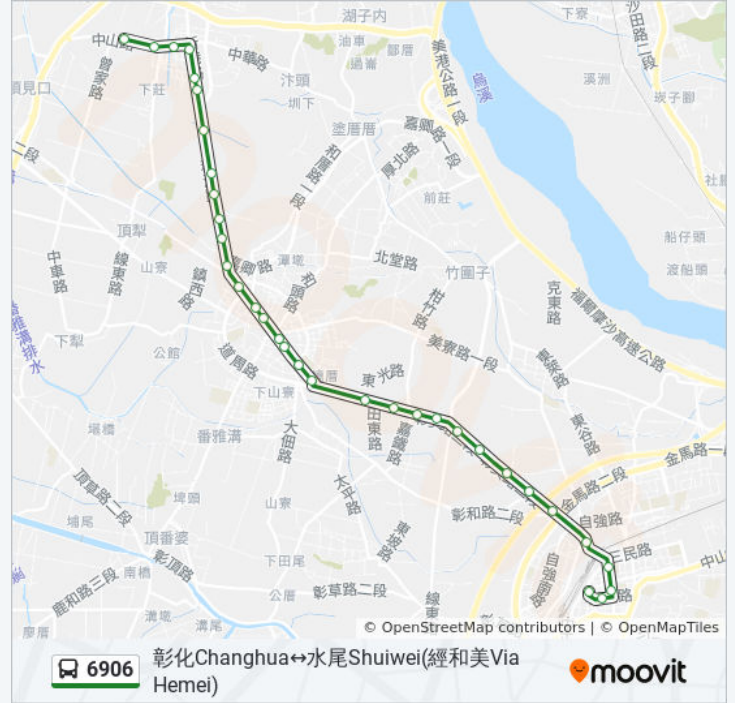

鐵山里Tieshan Village

富王社區Fuwang Community

新東Xindong

新庄子Xinzhuangzi

詔安厝Zhao-Ancuo

民生社區Minsheng Community

過溝子Guogouzi

民生國小Minsheng Elementary School

市公所City Office

中小企銀Taiwan Business Bank

彰化客運彰化站Changhua Bus Changhua Station

方向: 水尾Shuiwei

32 站

[查看服務時間表](#)

彰化客運彰化站Changhua Bus Changhua Station

民生路口Minsheng Rd. Intersection