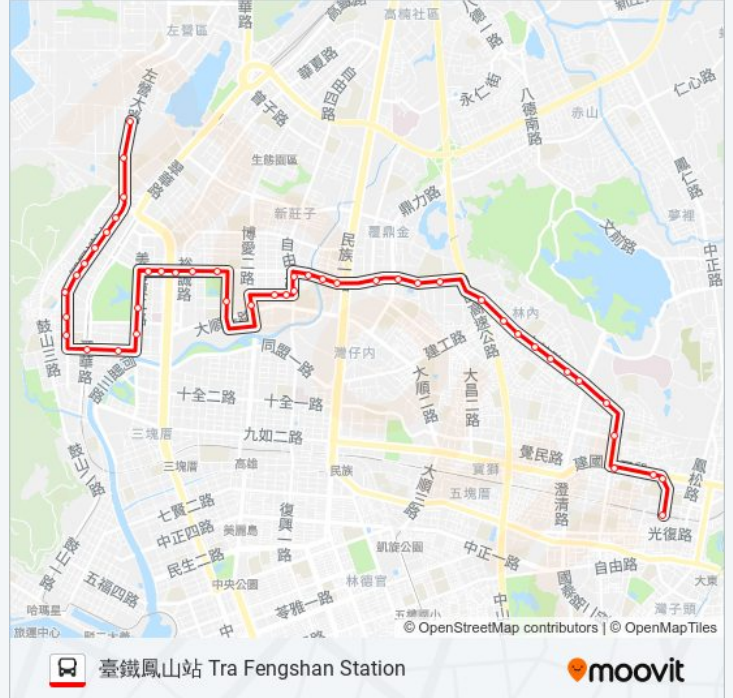

耶穌聖名堂 Church Of the Holy Name Of Jesus

大華里(本館路) Dahua Village(Benguan Rd.)

濱山街口 Binshan St. Intersection

文衡路口 Wunheng Rd. Intersection

青年路口(建國路三段) Cingnian Rd. Intersection
(Jianguo Rd. Sec. 3)

鳳山商工(建國路三段) Fongshan Senior
Commercial & Industrial School(Sec. 3, Jianguo