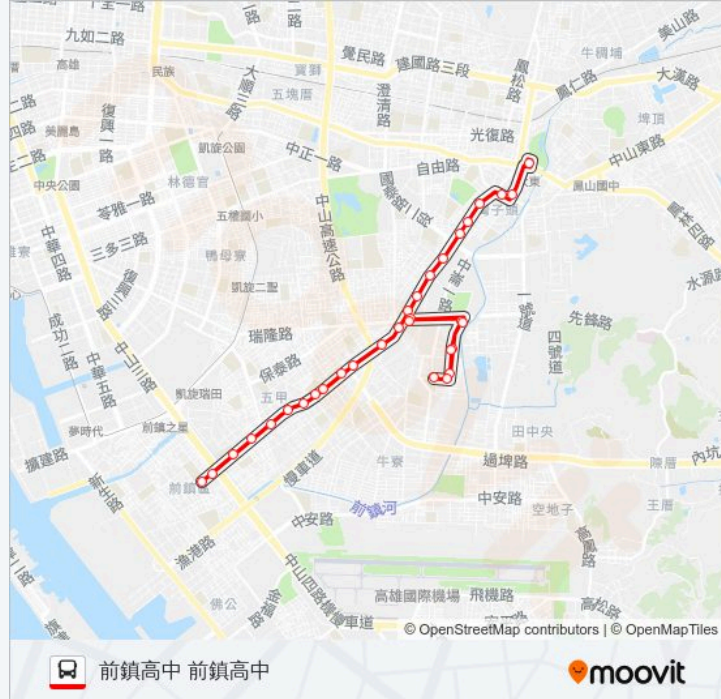

瑞隆東路口(五甲一路) Rueilong E. Rd. Intersection(Wujia 1st Rd.)

老爺里 Laoye Village

正義高中 Cheng Yi Senior High School

一甲(鳳山) Yijia(Fongshan)

五甲國小 Wu Jia Elementary School

五甲派出所 Wujia Police Station

五甲農會 Wujia Farmers' Association

五甲市場 Wujia Market

協善堂 Sieshan Hall

五甲三誠路口 Wujia Sancheng Rd. Intersection

福誠高中 Fu Cheng Senior High School

捷運前鎮高中站 Mrt Cianjhen Senior High School Station

前鎮高中 Cianjhen Senior High School

方向: 鳳山轉運站(捷運大東站) Fongshan Transfer Station(Mrt Dadong Station)

32 站

[查看服務時間表](#)

前鎮高中 Cianjhen Senior High School

捷運前鎮高中站 Mrt Cianjhen Senior High School Station

福誠高中 Fu Cheng Senior High School

五甲三誠路口 Wujia Sancheng Rd. Intersection

協善堂 Sieshan Hall

五甲市場 Wujia Market

五甲農會 Wujia Farmers' Association

五甲派出所 Wujia Police Station

五甲國小 Wu Jia Elementary School

一甲(鳳山) Yijia(Fongshan)

正義高中 Cheng Yi Senior High School

老爺里 Laoye Village

瑞隆東路口(五甲一路) Rueilong E. Rd. Intersection(Wujia 1st Rd.)

巴士紅10的服務時間表

往鳳山轉運站(捷運大東站) Fongshan Transfer Station(Mrt Dadong Station)方向的時間表

星期日	06:00 - 20:00
星期一	06:00 - 22:30
星期二	06:00 - 22:30
星期三	06:00 - 22:30
星期四	06:00 - 22:30
星期五	06:00 - 22:30
星期六	06:00 - 20:00

巴士紅10的資訊

方向: 鳳山轉運站(捷運大東站) Fongshan Transfer Station(Mrt Dadong Station)

站點數量: 32

行車時間: 31 分

途經車站: