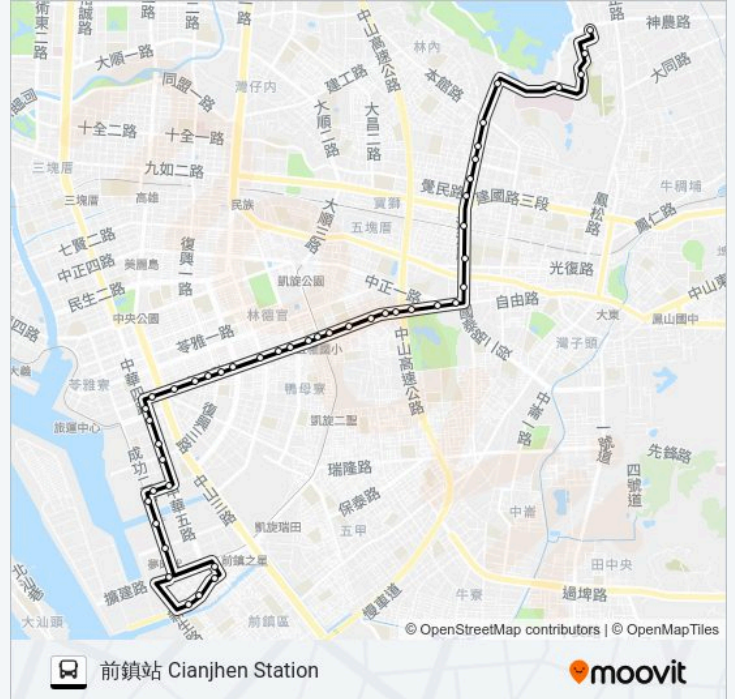

輕軌五權國小站(三多二路) Lrt Wucyuan Elementry
School Station(Sanduo 2nd Rd.)

五權國小(三多二路) Wucyuan Elementry
School(Sanduo 2nd Rd.)

和平路口 Heping Rd. Intersection

林德官(三和市場) Lindeguan(Sanhe Market)

光華路口(光華夜市) Guanghua Rd.
Intersection(Guanghua Night Market)

三多市場(三多三路) Sanduo Market(Sanduo 3rd
Rd.)

三多復興路口 Sanduo Fusing Rd. Intersection

仁愛三街口 Renai 3rd St. Intersection

三多三路 Sanduo 3rd Rd.

新光三越(捷運三多商圈站) Shin Kong Mitsukoshi
Department Store(Mrt Sandou Shopping District
Station)

大遠百百貨(捷運三多商圈站) Far Eastern
Department Store(Mrt Sandou Shopping District
Station)

三多四路口 Sanduo 4th Rd. Intersection

新光路口(圖書總館) Singuang Rd.
Intersection(Public Library)

中華五路 Jhonghua 5th Rd.

中華復興路口 Jhonghua Fusing Rd. Intersection

正勤社區 Jhengcin Community

正勤路 Jhengcin Rd.

輕軌經貿園區站 Lrt Commerce And Trade Park

台糖物流 Taiwan Sugar Logistics Park

輕軌夢時代站(統一時代百貨) Lrt Dream Mall
Station(Uni-Ustyle Department Store)

輕軌凱旋中華站(鎮興路) Lrt Kaisyuan Jhonghua Station(Jhensing Rd.)