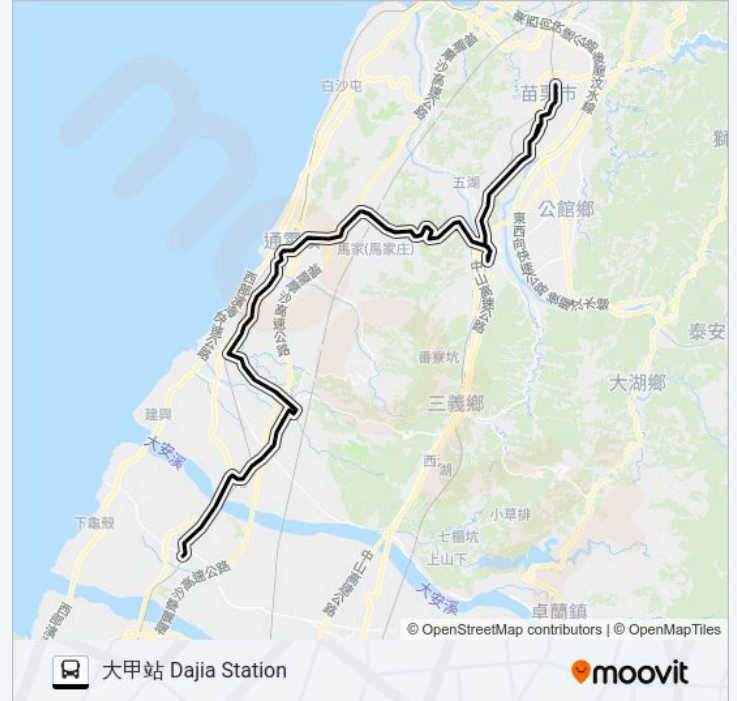

銅鑼 Tongluo

銅鑼火車站 Tra Tongluo Station

法尊堂 Fazuntang

竹森口 Zhusenkou

高埔 Gaopu

下埔口 Xiapukou

大窩 Dawo

福安 Fu-An

牛埔 Niupu

石觀音 Shiguanyin

南窩 Nanwo

媽祖廟 Mazu Temple

文眉橋 Wenmei Bridge

大坎橋 Dakan Bridge

黃厝 Huangcuo

烏眉 Wumei

烏眉國小 Wumei Elementary School

烏眉國中 Wumei Junior High School

內湖橋 Neihu Bridge

農倉前 Nongcangqian

楓樹口 Fengshukou

帝爺廟 Diye Temple

北勢窩 Beishiwo

番社 Fanshe

通霄鎮公所 Tongxiao Township Office

通霄站 Tongxiao Station

成興超市 Chengxing Supermarket

南勢(通霄) Nanshi(Tongxiao)

南華新村 Nanhua Village

賢德工商 Shyander Vocational School

通霄變電所 Tongxiao Transformer Substation

五福 Wufu