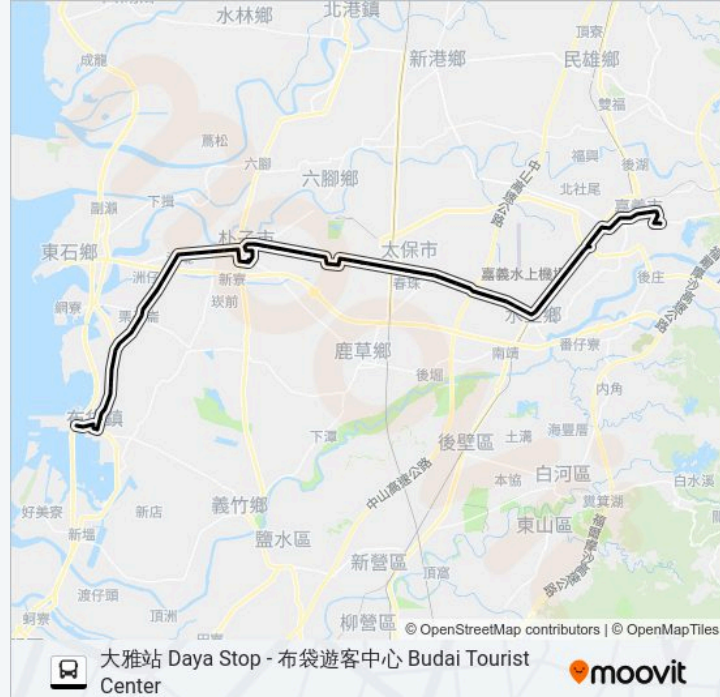

縣政府 County Hall

安仁里 Anren Village

東勢寮 Dongshiliao

安東國小 Andung Primary School

崙子頂 Lunziding

遠雄國寶 Farglory Treasure

太保 Taibao

三福食品 Sanford Foods