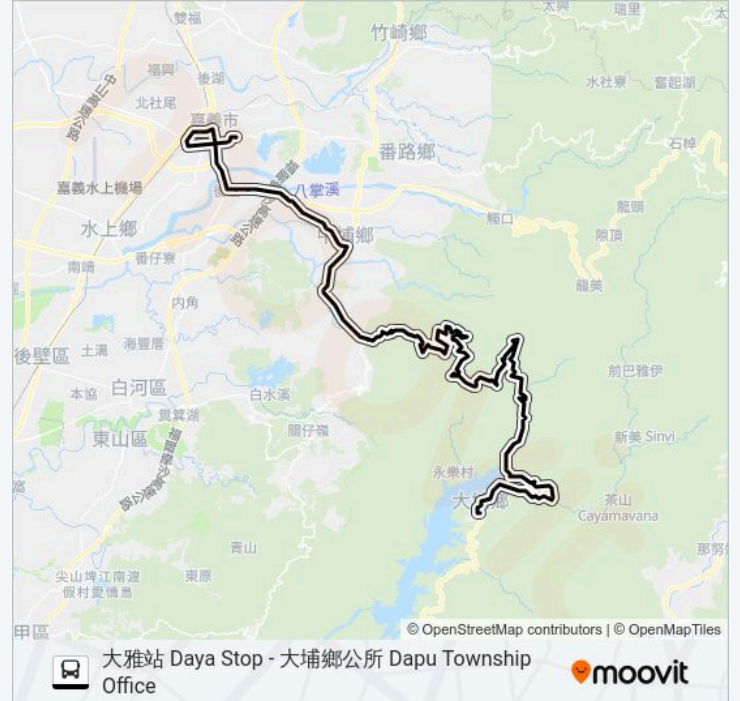

橫坑頭 Hengkengtou

石子湖 Shizi Lake

內蕉子湖 Neijiaozi Lake

光興湖 Guangxing Lake

外石子湖 Waishizi Lake

永富路口 Yongfu Road Intersection

七分寮 Qifenliao

南寮路口 Nanliao Road Intersection