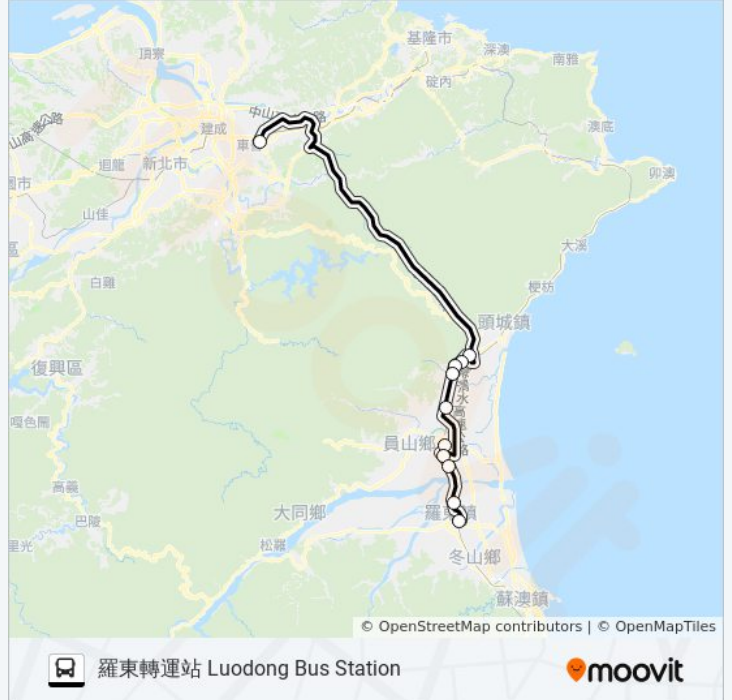

你可以在moovitapp.com下載巴士1572A的PDF服務時間表和線路圖。使用 [Moovit 應用程式](#) 查詢高雄市 Kaohsiung City 的巴士到站時間、列車時刻表以及公共交通出行指南。

[關於Moovit](#) · [MaaS解決方案](#) · [城市列表](#) · [Moovit社群](#)

© 2024 Moovit - 保留所有權利

查看實時到站時間