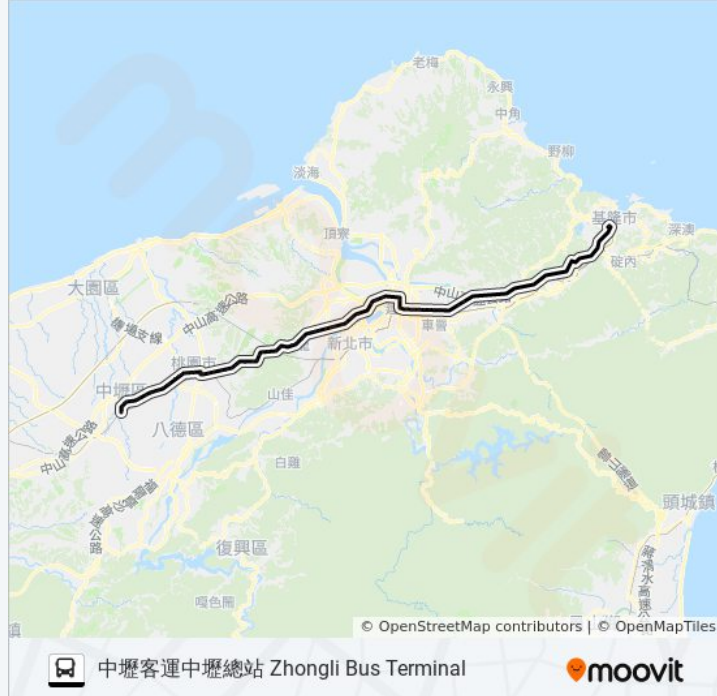

五谷王廟 Wuguwang Temple

中興街口 Zhongxing Street Intersection

金陵女中 Ginling Girls High School

捷運頭前庄站 Mrt Touqianzhuang Station

大眾廟 Dazhong Temple

捷運新莊站(新莊郵局) Mrt Xinzhuang Station(Xinzhuang Post Office)

新泰路口 Xintai Rd. Intersection

海山里 Haishan Village

盲人重建院 Institute For the Blind

捷運輔大站 Mrt Fu Jen University Station

營盤口 Yingpankou

三洋 Sanyang

捷運丹鳳站 Mrt Danfeng Station

雙鳳富國路口 Shuangfeng Fugou Rd

丹鳳國小 Danfeng Elementary School

捷運迴龍站 Mrt Huilong Station

迴龍派出所 Huilong Police Substation

龍華科技大學 Lunghwa University Of Science And Technology

大慶蓮莊 Daqinglianzhuang

龍壽里 Longshou Village

福惠寺 Fuhui Temple

尖山腳 Jianshanjiao

南龍壽 Nanlongshou

東影 Dongying

六股 Liugu

壽山巖 Shoushanyan

嶺頂 Lingding

茶專路 Chazhuan Road

半嶺 Banling

地磅 Weighbridge

壽山 Shoushan

萬壽中興路口 Wanshou Zhongxing