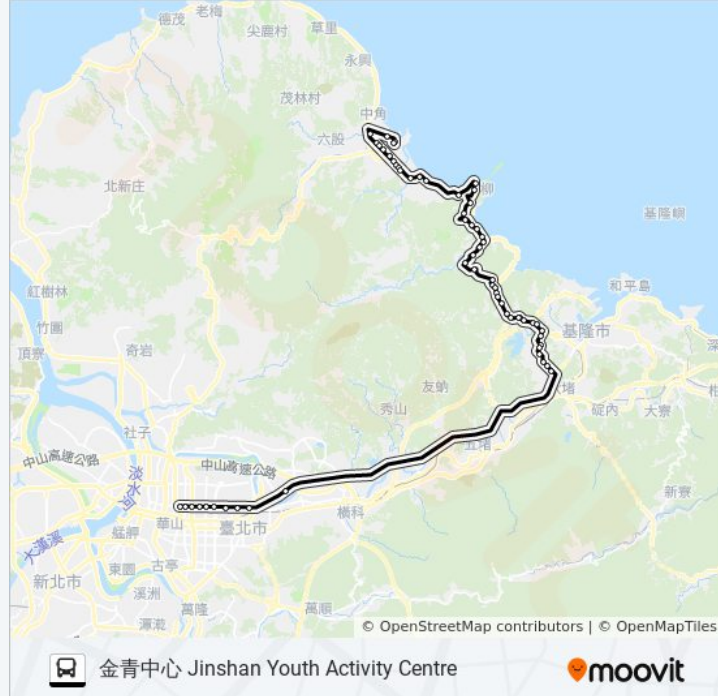

情人湖路口 Qingrenhu Intersection

金山鐵店 Jinshan Tiedian

大武崙 Dawulun

三層站 Sanceng Station

大武崙工業區 Dawulun Industrial Park

石山 Shishan

藍天麗地社區 Lantianlidi Community

武聖街口 Wusheng Street

內寮 Neiliao

界寮 Jielliao

新北市界 Xinbeishijie

磚廠 Brickfield

景美里 Jingmei Village

萬里橋頭 Wanli Bridge

萬里區公所 Wanli District Office

萬里海水浴場 Wanli Beach

美崙 Meilun Village

翡翠灣 Feicui Bay

玉田路 Yutian Rd.

芥菜種會萬里營地 Mustard Wanli Camp

新北市立仁愛之家 New Taipei City Ren-Ai Home

野柳 Yeliu

港西 Gangxi

國聖埔 Guoshengbu

台電北展館 Taipower Exhibit Center In Northern Taiwan

頂寮 Dingliao

大鵬國小 Dapeng Elementary School

大鵬里 Dapeng Village

天護宮 Tianhou Temple

加投里 Jiatou Village

自強路口 Ziqiang Road Intersection

金山郵局 Jinshan Post Office