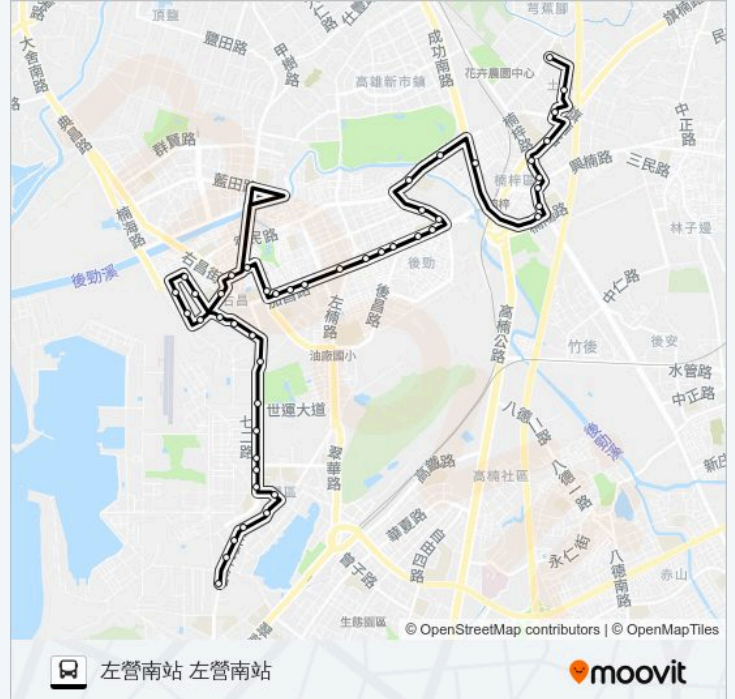

右昌國中 Youchang Junior High School

盛昌街 Chengchang St.

久昌街 Jiouchang St.

福興街口 Fusing St. Intersection

德民路口(三山街) Demin Rd. Intersection(Sanshan St.)

三山街 Sanshan St.

元帥廟 Temple Of the Chief Commander

右昌(三山街口) Youchang(Sanshan St. Intersection)

永康新村 Yongkang New Village

莒光新村(軍校路) Jyuguang New Village(Jyunsiao Rd.)

國軍左營醫院(世運大道路口) Zuoying Branch Of Kaohsiung Armed Forces General Hospital(World Games Blvd. Rd. Intersection)

軍校路 Jyunsiao Rd.

海功路口 Haigong Rd. Intersection

軍校路(海功路口) Jyunsiao Rd. (Haigong Rd. Intersection)

左營國小 Zuoying Elementary School

左營區公所 Zuoying District Office

左營市場 Zuoying Market

左營大路 Zuoying Avenue

店仔頂路口 Dianzihding Rd. Intersection

左營農會 Zuoying Farmers' Association