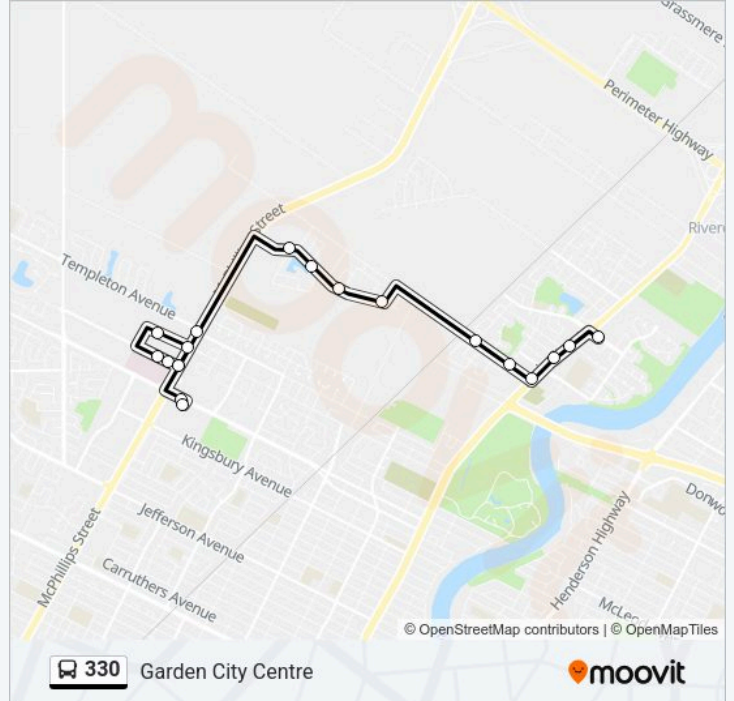

Use the Moovit App to find the closest 330 bus station near you and find out when is the next 330 bus arriving.

**Direction: Garden City Centre**

19 stops

[VIEW LINE SCHEDULE](#)

- Westbound Red River at Meadowcrest
- Southbound Main at Woodbine
- Southbound Main at Park Manor
- Southbound Main at Murray
- Westbound Murray at Donan
- Westbound Murray at Carsdale
- Westbound North Point at Lynx
- Westbound North Point at Orion
- Westbound North Point at Phoenix
- Westbound North Point at Lyra
- Southbound Mcphillips at Templeton
- Southbound Mcphillips at Court
- Westbound Court at Mcphillips
- Westbound Court at Mcphillips West
- Eastbound Wal-Mart Mcphillips at Wal-Mart
- Eastbound Wal-Mart Mcphillips at Mcphillips
- Southbound Mcphillips at Court
- Eastbound Leila at Mcphillips
- Southbound Garden City Terminal at Garden City Centre

**330 bus Info**

**Direction:** Garden City Centre

**Stops:** 19

**Trip Duration:** 19 min

**Line Summary:**

### Direction: Riverbend And Main

19 stops

[VIEW LINE SCHEDULE](#)

Southbound Garden City Terminal at Garden City Centre

Westbound Leila at McPhillips

Northbound McPhillips at Leila North

Westbound Court at McPhillips

### 330 bus Info

**Direction:** Riverbend And Main

**Stops:** 19

**Trip Duration:** 22 min

**Line Summary:**