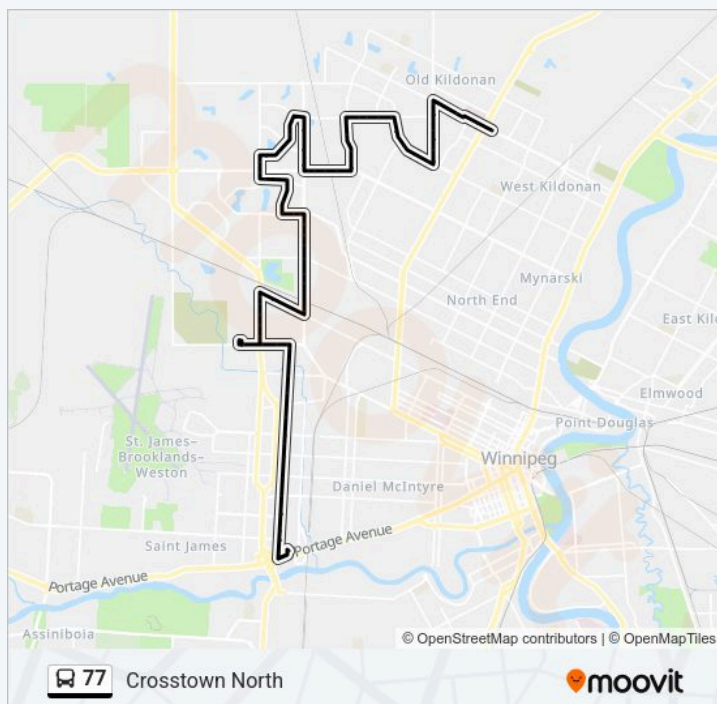

Stops: 87

Trip Duration: 52 min

Line Summary:

Northbound King Edward at Legion

Northbound King Edward at Bannatyne

Northbound King Edward at Elgin

Northbound King Edward at Pacific

Northbound King Edward at Logan