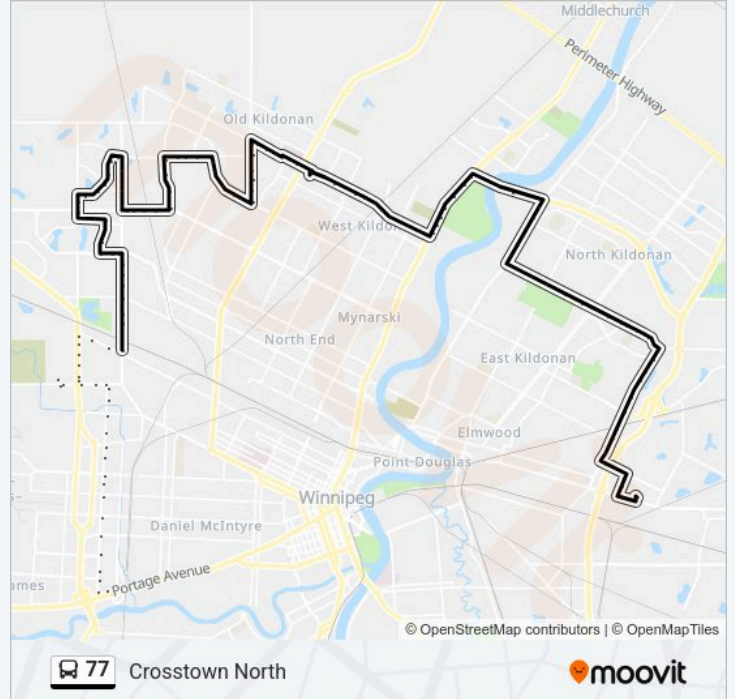

Direction: Kildonan Place

Stops: 141

Trip Duration: 92 min

Line Summary:

Eastbound Notre Dame at Sherwin
Northbound King Edward at Notre Dame
Northbound King Edward at Legion
Northbound King Edward at Bannatyne
Northbound King Edward at Elgin
Northbound King Edward at Pacific
Northbound King Edward at Logan
Eastbound Logan at Ada
Eastbound Logan at Dee
Northbound Keewatin at Gallagher
Northbound Keewatin at Hekla South
Northbound Keewatin at Hekla
Northbound Keewatin at Selkirk
Northbound Keewatin at Manitoba
Northbound Keewatin at Tyndall
Northbound Keewatin at Burrows
Westbound Burrows at Keewatin West
Westbound Burrows at Weitzel
Westbound Burrows at Dexter
Northbound Dexter at Brophy
Northbound Dexter at Kinver
Westbound Kinver at Cropo East
Westbound Kinver at Cropo West
Northbound King Edward at Inkster
Northbound King Edward at Garton
Eastbound Garton at Forest Cove
Eastbound Garton at Rose Hill
Eastbound Garton at Inkster Garden
Eastbound Garton at Inkster Garden North
Eastbound Garton at Mount Auburn
Eastbound Old Commonwealth at Dr Jose Rizal
Southbound Dr Jose Rizal at Santa Fe