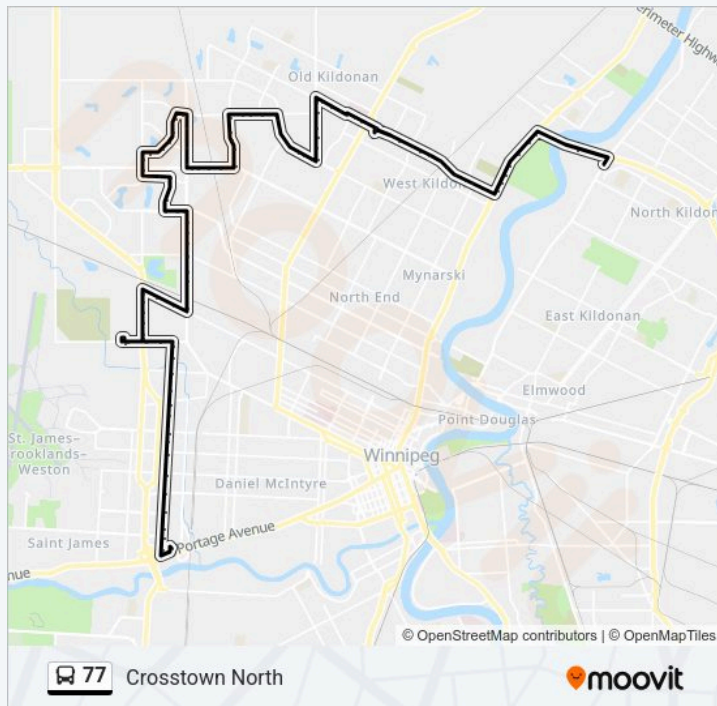

Northbound King Edward at Pacific

Northbound King Edward at Logan

Eastbound Logan at Ada

Eastbound Logan at Dee

Northbound Keewatin at Gallagher

Northbound Keewatin at Hekla South

Northbound Keewatin at Hekla

Northbound Keewatin at Selkirk

Northbound Keewatin at Manitoba

Northbound Keewatin at Tyndall

Northbound Keewatin at Burrows

Westbound Burrows at Keewatin West

77 bus Info

Direction: Whellams Lane

Stops: 108

Trip Duration: 68 min

Line Summary:

Westbound Burrows at Weitzel

Westbound Burrows at Dexter

Northbound Dexter at Brophy

Northbound Dexter at Kinver

Westbound Kinver at Cropo East

Westbound Kinver at Cropo West