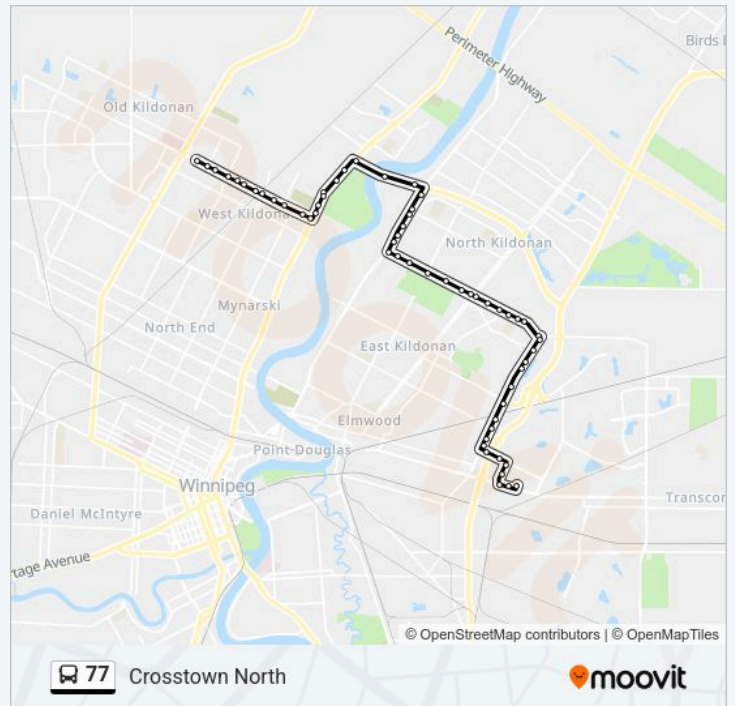

Westbound Mcleod at Golspie

Westbound Mcleod at Rothesay

Westbound Mcleod at Roch

Westbound Mcleod at Brazier

Westbound Mcleod at Henderson

Northbound Henderson at Devon

Northbound Henderson at Hawthorne

Northbound Henderson at Edison

Northbound Henderson at Slater

Sunday

17:31-18:19

77 bus Info

Direction: Garden City Centre

Stops: 58

Trip Duration: 33 min

Line Summary:

Northbound Henderson at Sutton

Northbound Henderson at Whellams

Westbound Chief Peguis at Henderson

Westbound Chief Peguis at Kildonan Bridge

Westbound Chief Peguis at Main

Southbound Main at Highland

Southbound Main at Seaforth