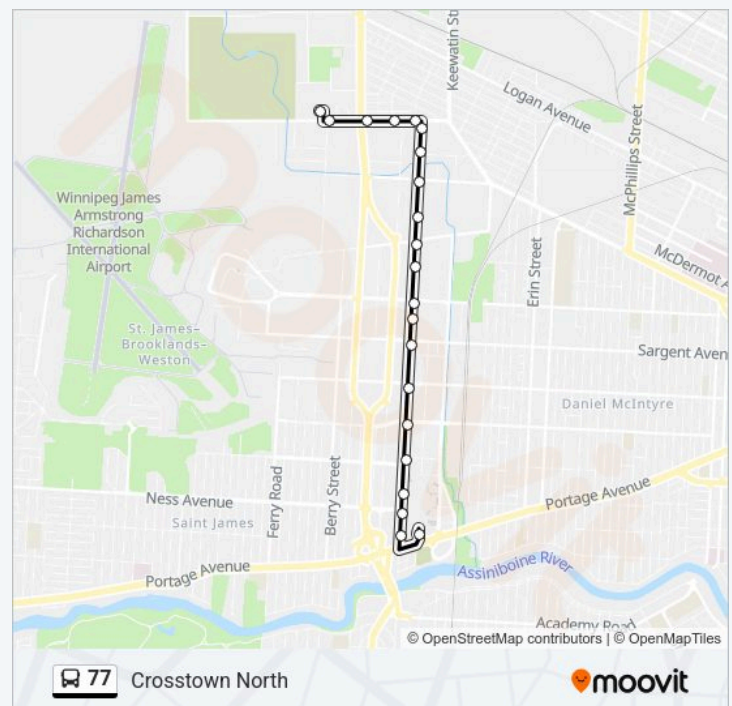

Direction: Red River College

21 stops

[VIEW LINE SCHEDULE](#)

Northbound Polo Park Terminal at Polo Park (77)

Northbound St James at Portage

Northbound St James at Ness

Northbound St James at Ness North

Northbound St James at Maroons

Northbound St James at St. Matthews

Northbound St James at Ellice

Northbound St James at Sargent

Northbound St James at Superstore

Northbound St James at Wellington

Northbound St James at Costco

Northbound St James at Saskatchewan

Northbound St James at Saskatchewan North

Northbound St James at Dublin

Northbound St James at Bangor

Northbound St James at Notre Dame

Westbound Notre Dame at St. James

Westbound Notre Dame at Tentler

Westbound Notre Dame at King Edward

Westbound Notre Dame at Sherwin

Westbound Rrc Polytech at Rrc Polytech (77)

Direction: Polo Park

146 stops

[VIEW LINE SCHEDULE](#)

Southbound Kildonan Place Terminal at Kildonan Place (77)

Westbound Regent at Stapon East

77 bus Time Schedule

Red River College Route Timetable:

Monday	07:17-08:06
Tuesday	07:17-08:06
Wednesday	07:17-08:06
Thursday	07:17-08:06
Friday	07:17-08:06
Saturday	Not Operational
Sunday	Not Operational

77 bus Info

Direction: Red River College

Stops: 21

Trip Duration: 16 min

Line Summary:

77 bus Time Schedule

Polo Park Route Timetable:

Monday	05:35-21:10
Tuesday	05:35-21:10
Wednesday	05:35-21:10
Thursday	05:35-21:10