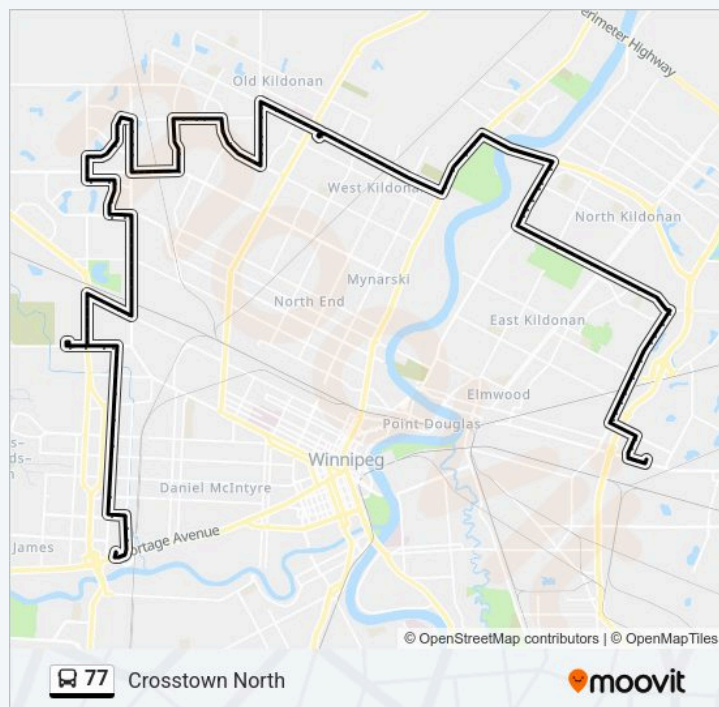

Northbound Henderson at Hawthorne

Northbound Henderson at Edison

Friday	05:35-21:10
Saturday	06:15-17:48
Sunday	10:55-16:42

77 bus Info

Direction: Polo Park

Stops: 146

Trip Duration: 88 min

Line Summary: