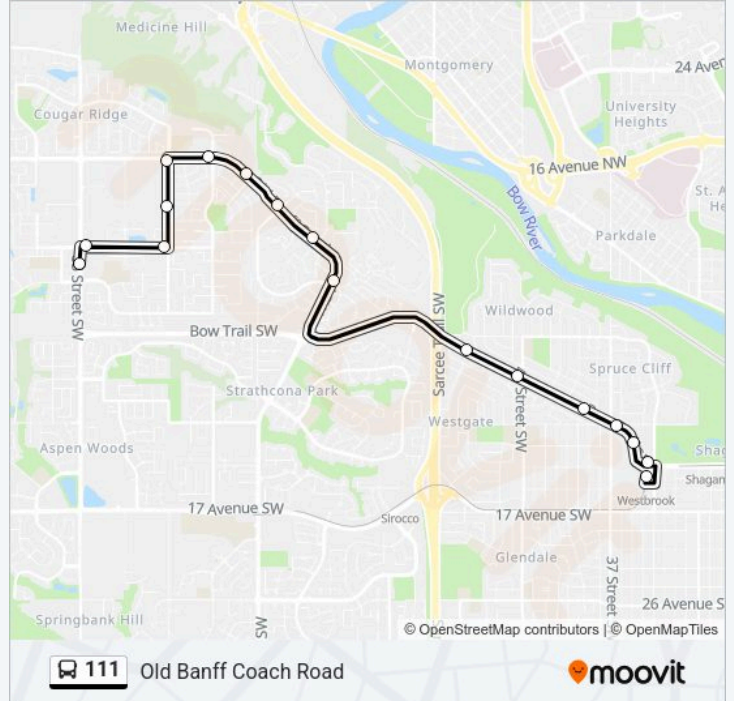

Direction: Westbrook Station

25 stops

[VIEW LINE SCHEDULE](#)

- Sb 85 St SW @ N. Of Wentworth Dr
- Wb Wentworth Dr @ W. Of 85 St SW
- Nb Wentworth Ri @ Wentworth Dr SW
- Nb Wentworth Ri @ Wentworth Av SW
- Nb 89 St @ 9 Av SW
- Nb 89 St @ Wentworth Tc (N.Leg) SW
- Eb 8 Av @ Wentworth Sq SW
- Sb 85 St SW @ 8 Ave SW
- Eb 9 Av SW @ 81 St SW
- Nb 77 St SW @ 9 Av SW
- Nb 77 St SW @ Weston Dr
- Eb Old Banff Coach Rd @ 77 St SW
- Eb Old Banff Coach Rd @ 73 St SW
- Eb Old Banff Coach Rd @ West Springs Ga SW
- Sb Old Banff Coach Rd @ Coach Hill Rd SW
- Eb Old Banff Coach Rd @ Coachway Rd SW
- Eb Old Banff Coach Rd @ Patterson Bv SW
- Sb Old Banff Coach Rd @ Coach Hill Rd SW

111 bus Time Schedule

Westbrook Station Route Timetable:

Monday	05:45-23:25
Tuesday	05:45-23:25
Wednesday	05:45-23:25
Thursday	05:45-23:25
Friday	05:45-23:25
Saturday	06:20-21:20
Sunday	06:20-21:20

111 bus Info

Direction: Westbrook Station

Stops: 25

Trip Duration: 25 min

Line Summary: