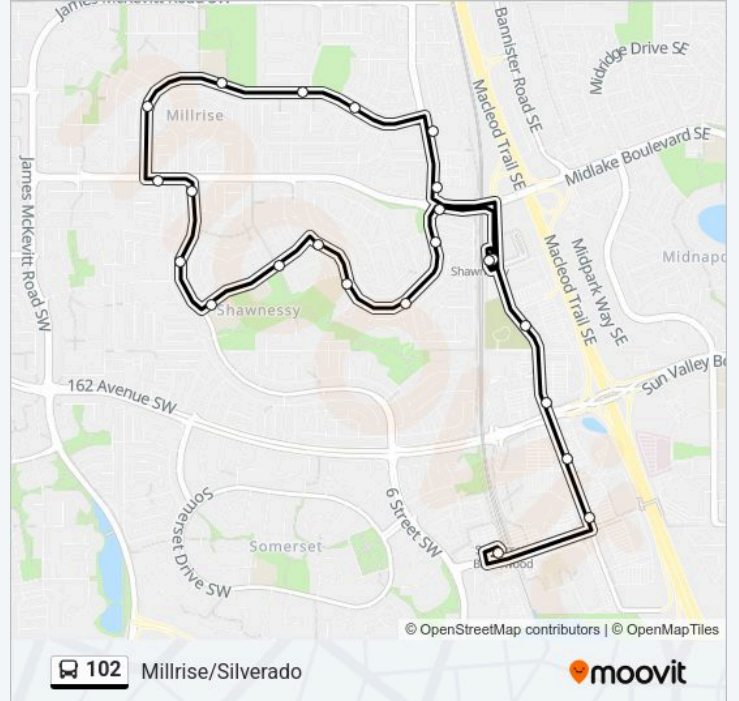

Sb Shawnessy Dr @ Shannon Cl SW

Eb Shawnessy Dr @ Shawmeadows Rd SW

Nb Shawnessy Dr @ Shawmeadows Ga SW

Eb Shawnessy Bv @ Shawnessy Dr SW

Shawnessy Station

102 bus time schedules and route maps are available in an offline PDF at moovitapp.com. Use the Moovit App to see live bus times, train schedule or subway schedule, and step-by-step directions for all public transit in Calgary.

© 2025 Moovit - All Rights Reserved