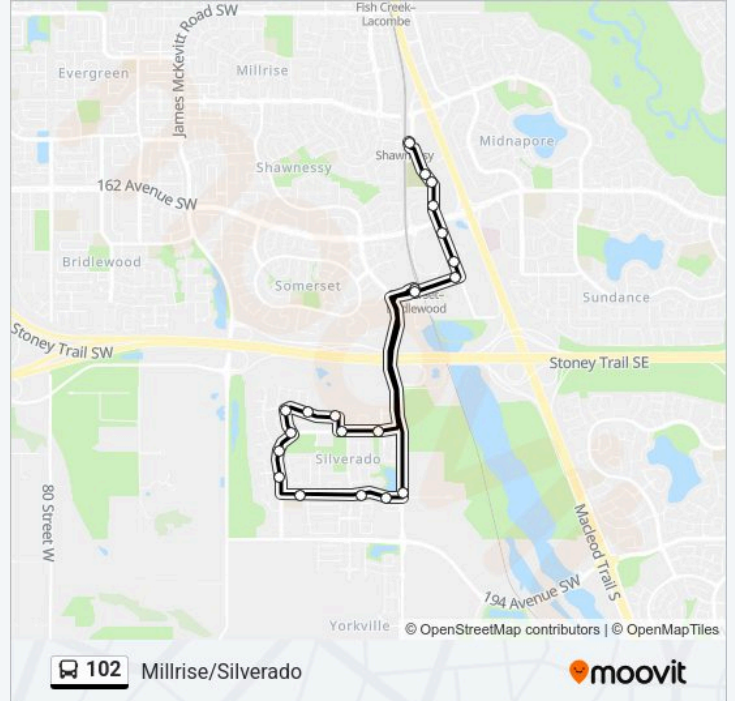

Eb Silverado Wy @ Silverado Plains Cl SW

Eb Silverado Wy @ Silverado Dr SW

## 102 bus Time Schedule

Silverado Route Timetable:

Monday	04:42-00:21
Tuesday	04:42-00:21
Wednesday	04:42-00:21
Thursday	04:42-00:21
Friday	04:42-00:21
Saturday	06:41-23:41
Sunday	06:41-23:35

## 102 bus Info

**Direction:** Silverado

**Stops:** 21

**Trip Duration:** 27 min

**Line Summary:**

Eb Silverado Wy @ Silverado Cm SW Nearside

Nb Sheriff King St @ Silverado Wy SW

Somerset-Bridlewood Stn

### Direction: Millrise

23 stops

[VIEW LINE SCHEDULE](#)

Somerset-Bridlewood Stn

Nb Shawville Bv @ Shawville Ga SE

Nb Shawville Bv @ Shawville Rd SE

Nb Shawville Bv @ 162 Av SE

Nb Shawville Bv @ N. Of Shalom Wy SE