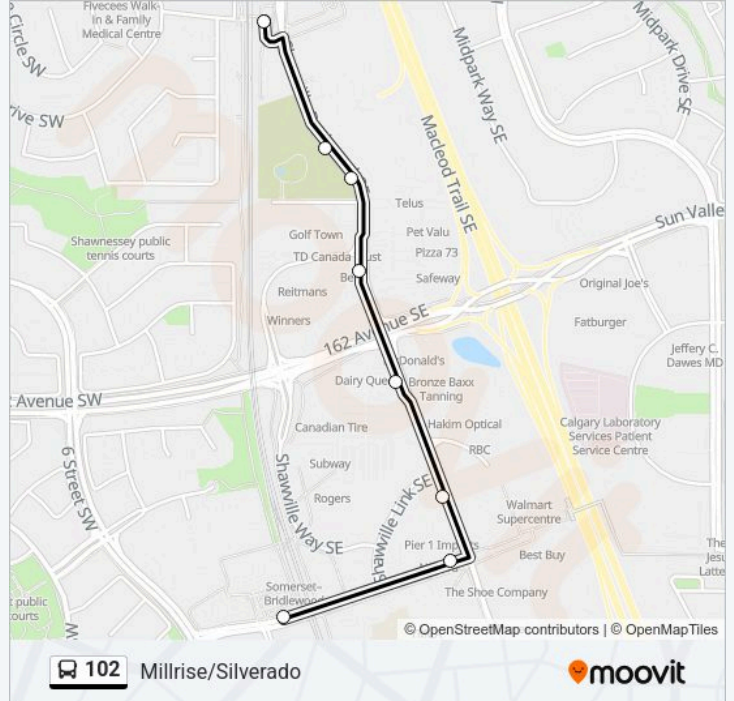

Use the Moovit App to find the closest 102 bus station near you and find out when is the next 102 bus arriving.

**Direction: Route 102**

8 stops

[VIEW LINE SCHEDULE](#)

Shawnessy Station

Sb Shawville Bv @ N. Of Shalom Wy SE

Sb Shawville Bv @ Shalom Wy SE

Eb Shawville Bv @ Shawville Ri SE

Sb Shawville Bv @ 162 Av SE

Sb Shawville Bv @ Shawville Li SE

Wb Shawville Ga @ Shawville Bv SE

Wb Shawville Ga @ Somervale Co SW

**102 bus Time Schedule**

Route 102 Route Timetable:

Monday	00:45
Tuesday	00:45
Wednesday	00:45
Thursday	00:45
Friday	00:45
Saturday	00:05-00:35
Sunday	Not Operational

**102 bus Info****Direction:** Route 102**Stops:** 8**Trip Duration:** 6 min**Line Summary:**

## Direction: Silverado

21 stops

[VIEW LINE SCHEDULE](#)

Shawnessy Station

Sb Shawville Bv @ N. Of Shalom Wy SE

Sb Shawville Bv @ Shalom Wy SE

Eb Shawville Bv @ Shawville Ri SE

Sb Shawville Bv @ 162 Av SE