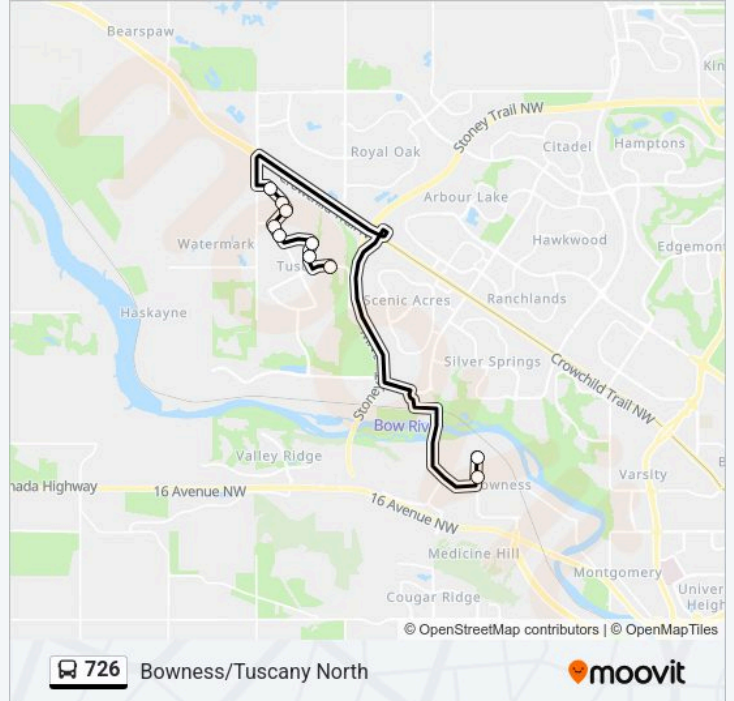

Use the Moovit App to find the closest 726 bus station near you and find out when is the next 726 bus arriving.

**Direction: Bowness Tuscany**

10 stops

[VIEW LINE SCHEDULE](#)

Sb 77 St NW @ 46 Av NW

Sb 77 St NW @ 43 Av NW

Sb Tusslewood Dr @ S.Of Tuscany Springs Bv NW

Sb Tusslewood Dr @ Tusslewood Ht NW

Sb Tuscany Springs HI @ Tusselwood Dr NW

Sb Tuscany Wy @ Tuscany Springs HI NW

Sb Tuscany Wy @ Tuscany Ridge Ht NW

Sb Tuscany Valley Vw @ Tuscany Dr NW

Sb Tuscany Valley Vw @ Tuscany Valley Ga NW

Eb Tuscany Bv @ Tuscany Springs Bv NW

**726 bus Time Schedule**

Bowness Tuscany Route Timetable:

Monday	15:40
Tuesday	15:40
Wednesday	15:40
Thursday	15:40
Friday	14:05
Saturday	Not Operational
Sunday	Not Operational

**726 bus Info**

**Direction:** Bowness Tuscany

**Stops:** 10

**Trip Duration:** 27 min

**Line Summary:**