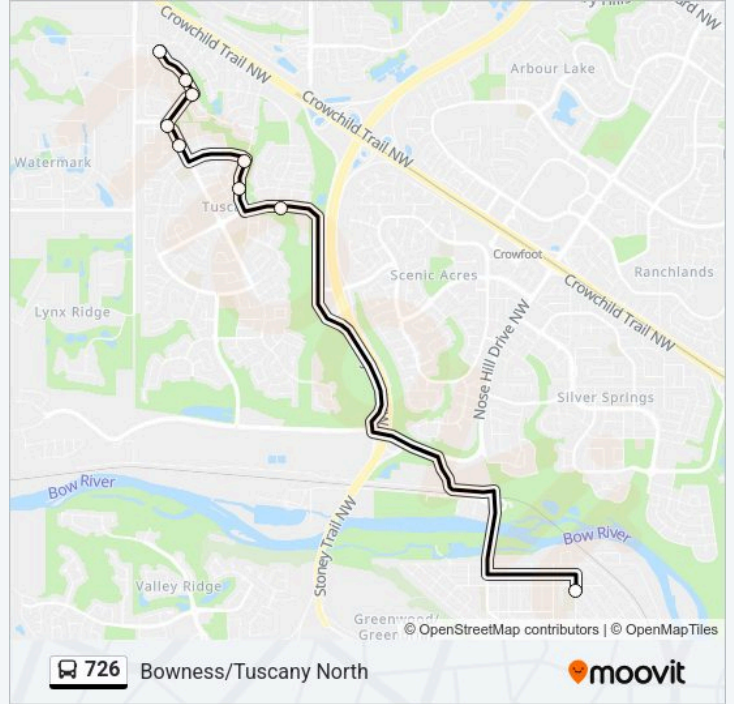

**726 bus Info**

**Direction:** Bowness Tuscany

**Stops:** 10

**Trip Duration:** 27 min

**Line Summary:**

### Direction: Bowness Tuscany

9 stops

[VIEW LINE SCHEDULE](#)

Sb Tusslewood Dr @ S.Of Tuscany Springs Bv NW

Sb Tusslewood Dr @ Tusslewood Ht NW

Sb Tuscany Springs HI @ Tusselwood Dr NW

Sb Tuscany Wy @ Tuscany Springs HI NW

Sb Tuscany Wy @ Tuscany Ridge Ht NW

Sb Tuscany Valley Vw @ Tuscany Dr NW

Sb Tuscany Valley Vw @ Tuscany Valley Ga NW

Eb Tuscany Bv @ Tuscany Springs Bv NW

Sb 77 St NW @ 46 Av NW

### 726 bus Info

**Direction:** Bowness Tuscany

**Stops:** 9

**Trip Duration:** 25 min

**Line Summary:**

726 bus time schedules and route maps are available in an offline PDF at [moovitapp.com](https://moovitapp.com). Use the Moovit App to see live bus times, train schedule or subway schedule, and step-by-step directions for all public transit in Calgary.