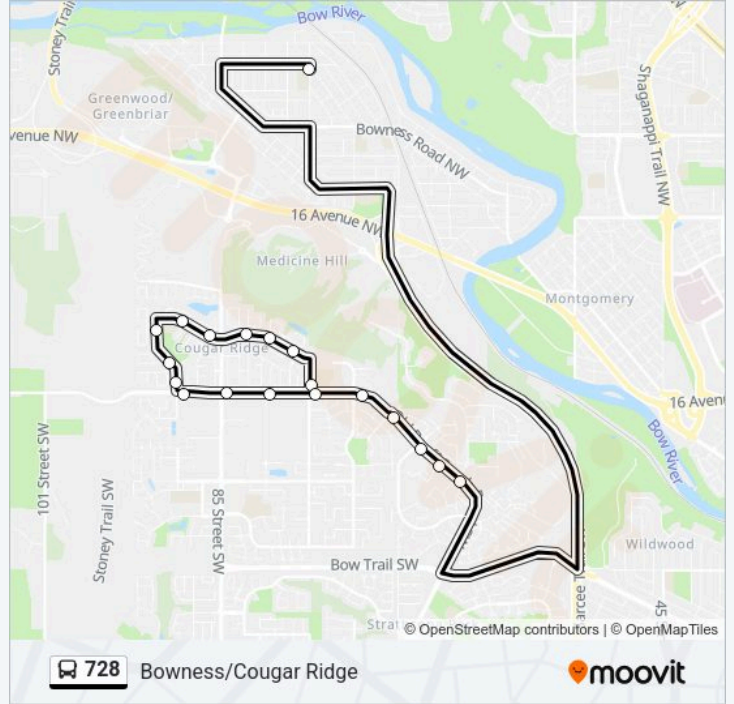

728 bus time schedules and route maps are available in an offline PDF at moovitapp.com. Use the Moovit App to see live bus times, train schedule or subway schedule, and step-by-step directions for all public transit in Calgary.