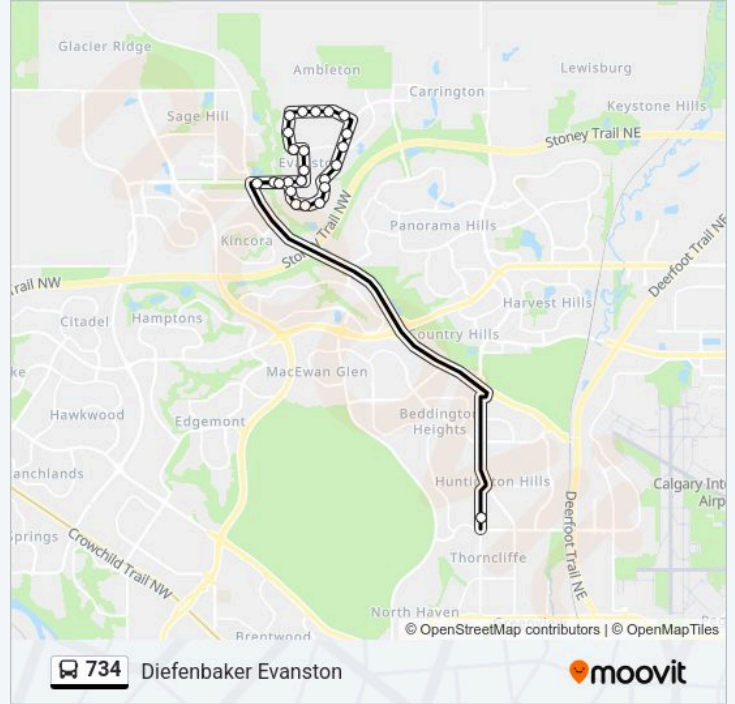

Direction: Diefenbaker Evanston

24 stops

[VIEW LINE SCHEDULE](#)

- Eb Symons Valley Py @ Symons Valley Rd NW
- Eb Symons Valley Py @ Sage Meadows Gr NW
- Sb Evanston Vw @ Evansbrooke Wy NW
- Eb Evanston Vw @ Evansbrooke Li NW
- Eb Evanston Vw @ Evanston Ri NW
- Eb Evanston Vw @ Evansmeade Wy NW
- Nb Evanston Vw @ Evansford Rd NW
- Nb Symons Valley Py @ Evanston Vw (East Leg) NW
- Nb Symons Valley Py @ Evansford Ci NW
- Nb Symons Valley Py @ Evanston Wy NW
- Nb Symons Valley Py @ N. Of Evanston Wy NW
- Wb Evanston Dr @ Evanscrest Ga NW
- Wb Evanston Dr @ Evanston Hi NW
- Wb Evanston Dr @ Evansfield Ga NW
- Wb Evanston Dr @ 24 St NW
- Sb Evanston Dr @ Evansborough Ga NW
- Sb Evanston Dr @ Evansridge Ci NW
- Eb Evanston Rd @ Evansridge Dr NW

Stops: 24

Trip Duration: 38 min

Line Summary:

Sb Evanspark Bv @ Evanston Dr NW

Sb Evanspark Bv @ Evansview Ga NW

Wb Symons Valley Py @ Evanspark Bv NW

Wb Symons Valley Py @ Evanston Vw (West Leg)
NW

Wb Symons Valley Py @ Sage Meadows Gr NW

Nb 4 St NW @ 68 Av NW (Jg Diefenbaker Hs)

734 bus time schedules and route maps are available in an offline PDF at moovitapp.com. Use the Moovit App to see live bus times, train schedule or subway schedule, and step-by-step directions for all public transit in Calgary.