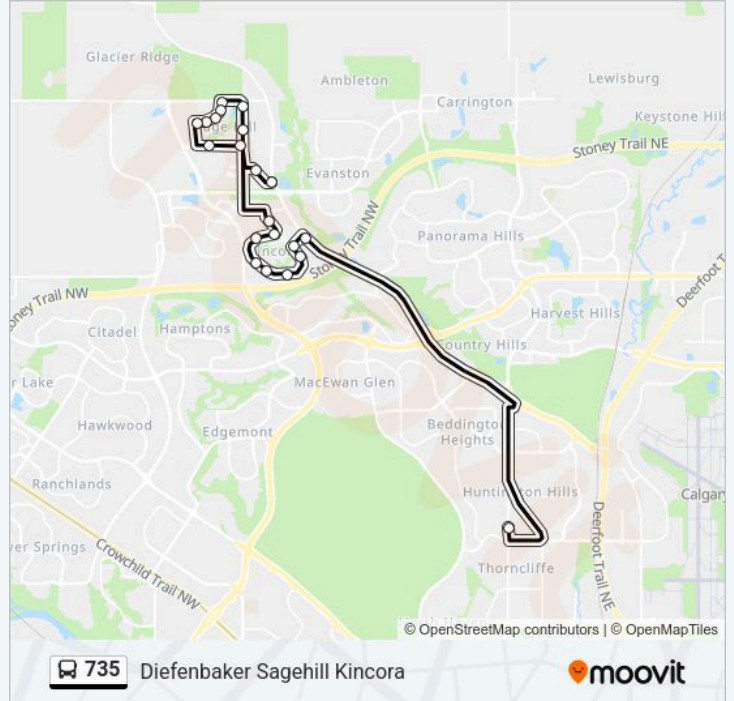

Direction: Diefenbaker Sagehill Kincora

21 stops

[VIEW LINE SCHEDULE](#)

- Wb Sage Hill Dr @ Symons Valley Rd NW
- Wb Sage Hill Dr @ Sage Hill Gd NW
- Wb Sage Valley Blvd @ Sage Hill Dr NW
- Wb Sage Valley Bv @ Sage Valley Rd NW
- Eb Sage Valley Dr @ Sage Valley Rd NW
- Eb Sage Valley Dr @ Sage Valley Gr NW
- Nb Sage Valley Dr NW @ S.Leg Sage Valley Pa NW
- Nb Sage Valley Dr NW @ N.Leg Sage Valley Pa NW
- Eb 144 Av NW @ Sage Valley Dr NW
- Sb Sage Hill Dr @ 144 Av NW
- Sb Sage Hill Dr @ Sage Hill Wy NW
- Sb Kincora Glen Gr @ Kincora Glen Ri NW
- Wb Kincora Dr @ Kincora Glen Gr NW
- Wb Kincora Dr @ Kincora Gv NW
- Eb Kincora Dr @ Kincora Mr NW
- Eb Kincora Dr @ Kincora Ht NW
- Eb Kincora Dr @ Kincora Ba NW
- Nb Kincora Dr @ Kincora Ld NW
- Nb Kincora Bv @ Kincora Dr NW
- Sb Symons Valley Rd @ Kincora Bv NW

735 bus Info

Direction: Diefenbaker Sagehill Kincora

Stops: 21

Trip Duration: 35 min

Line Summary:

Nb 4 St NW @ 68 Av NW (Jg Diefenbaker Hs)

Direction: Diefenbaker Sagehill Kincora

23 stops

[VIEW LINE SCHEDULE](#)

Nb 4 St NW @ 68 Av NW (Jg Diefenbaker Hs)

Wb Kincora Bv @ Symons Valley Rd NW

Sb Kincora Dr @ Kincora Bv NW

Sb Kincora Dr @ Kincora Pa NW

Wb Kincora Dr @ Kincora Ba NW

Wb Kincora Dr @ Kincora Ht NW

Stops: 23

Trip Duration: 40 min

Line Summary:

Nb Sage Valley Dr NW @ N.Leg Sage Valley Pa NW

Eb 144 Av NW @ Sage Valley Dr NW

Sb Sage Hill Dr @ 144 Av NW

Sb Sage Hill Dr @ Sage Hill Wy NW

Eb Sage Hill Dr @ Sage Hill Gd NW