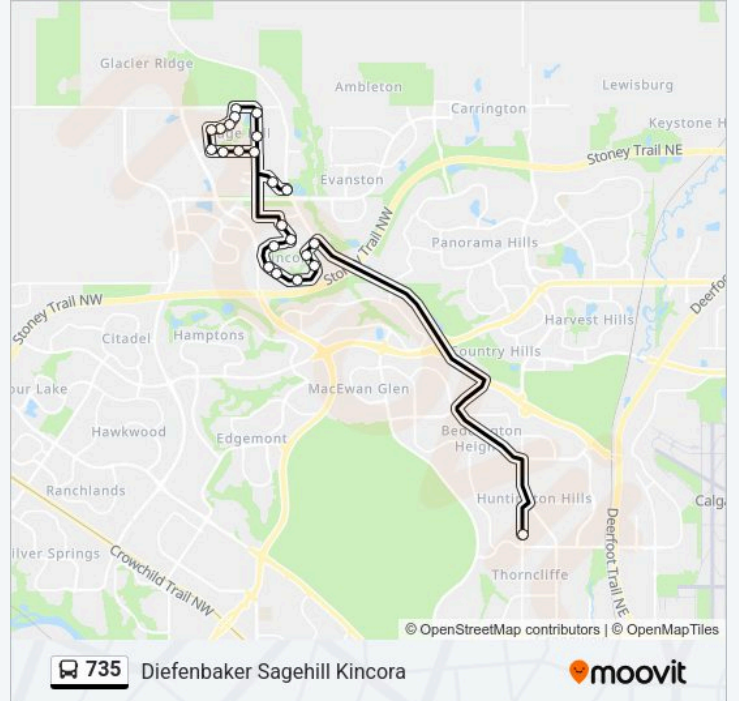

735 bus Info

Direction: Diefenbaker Sagehill Kincora

Stops: 21

Trip Duration: 35 min

Line Summary:

Nb 4 St NW @ 68 Av NW (Jg Diefenbaker Hs)

Direction: Diefenbaker Sagehill Kincora

23 stops

Diefenbaker Sagehill Kincora Route Timetable:

Monday	15:40
Tuesday	15:40
Wednesday	15:40
Thursday	15:40
Friday	12:55
Saturday	Not Operational
Sunday	Not Operational

735 bus Info

Direction: Diefenbaker Sagehill Kincora

Stops: 23

Trip Duration: 40 min

Line Summary:

Nb Sage Valley Dr NW @ N.Leg Sage Valley Pa NW

Eb 144 Av NW @ Sage Valley Dr NW

Sb Sage Hill Dr @ 144 Av NW

Sb Sage Hill Dr @ Sage Hill Wy NW

Eb Sage Hill Dr @ Sage Hill Gd NW

Eb Sage Hill Dr @ W. Of Symons Valley Rd NW

735 bus time schedules and route maps are available in an offline PDF at moovitapp.com. Use the Moovit App to see live bus times, train schedule or subway schedule, and step-by-step directions for all public transit in Calgary.