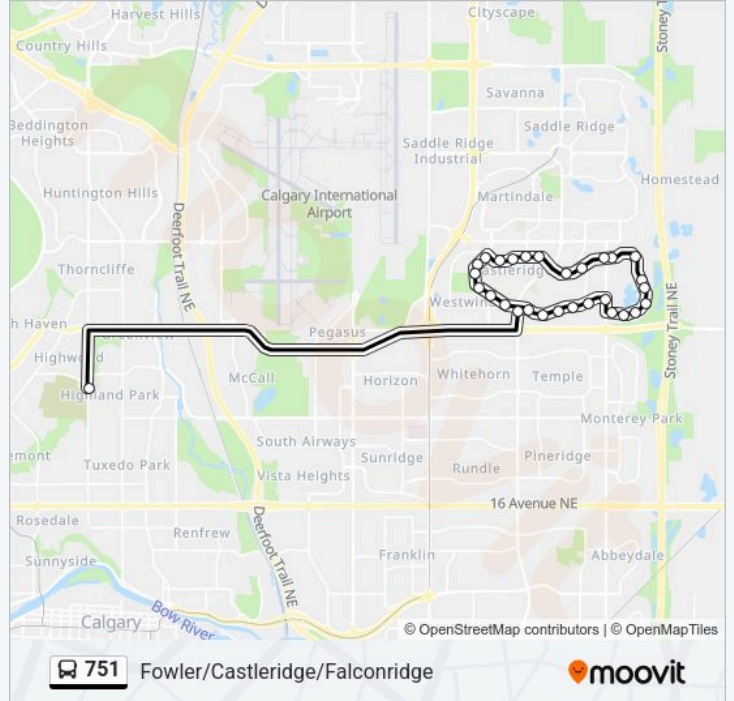

Monday	15:40
Tuesday	15:40
Wednesday	15:40
Thursday	15:40
Friday	13:55
Saturday	Not Operational
Sunday	Not Operational

751 bus Info**Direction:** Castleridge/Falconridge/Coral Springs**Stops:** 29**Trip Duration:** 40 min**Line Summary:**

Wb Castleridge Dr @ Castlebrook Dr NE

Sb Castleridge Bv @ Westwinds Dr NE

Sb Castleridge Bv @ Westwinds Cr NE

Sb Castleridge Bv @ Westwinds Cr NE

Eb Castleridge Bv @ 54 Av NE

Eb Castleridge Bv @ E. Of 54 Av NE

Eb Castleridge Bv @ E. Of Westwinds Dr NE

Sb Falconridge Bv @ Castleridge Bv NE

Direction: James Fowler Hs

30 stops

[VIEW LINE SCHEDULE](#)

Eb Falconridge Dr @ Falsbridge Dr NE

Eb Falconridge Dr @ Falconridge Cr NE