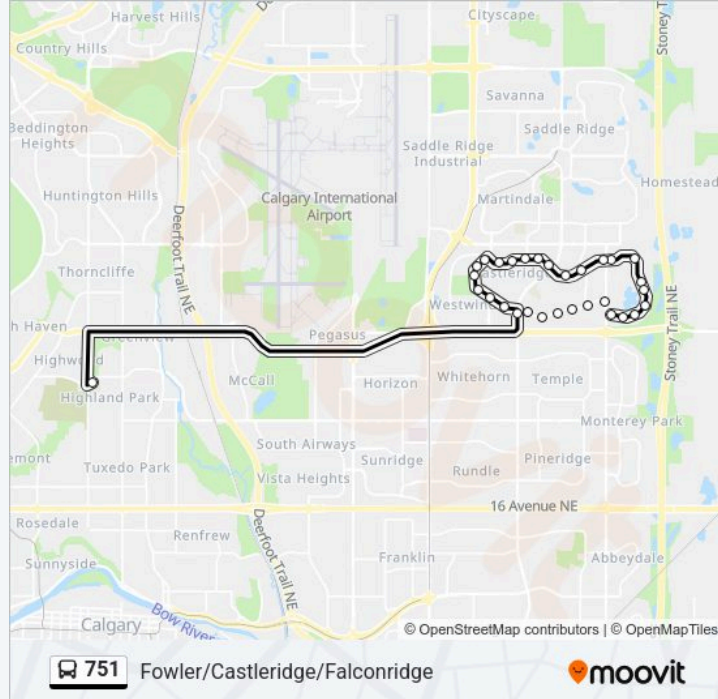

Wb Castleridge Dr @ Castleridge Rd NE

Wb Castleridge Dr @ 54 St NE

Wb Castleridge Dr @ Castledale Cr NE

Wb Castleridge Dr @ Castlebrook Dr NE

Sb Castleridge Bv @ Westwinds Dr NE

Sb Castleridge Bv @ Westwinds Cr NE

Sb Castleridge Bv @ Westwinds Cr NE

Eb Castleridge Bv @ 54 Av NE

Eb Castleridge Bv @ E. Of 54 Av NE

Eb Castleridge Bv @ E. Of Westwinds Dr NE

Sb Falconridge Bv @ Castleridge Bv NE

Eb 40 Av NW @ 4 St NW

751 bus time schedules and route maps are available in an offline PDF at moovitapp.com. Use the Moovit App to see live bus times, train schedule or subway schedule, and step-by-step directions for all public transit in Calgary.

© 2025 Moovit - All Rights Reserved