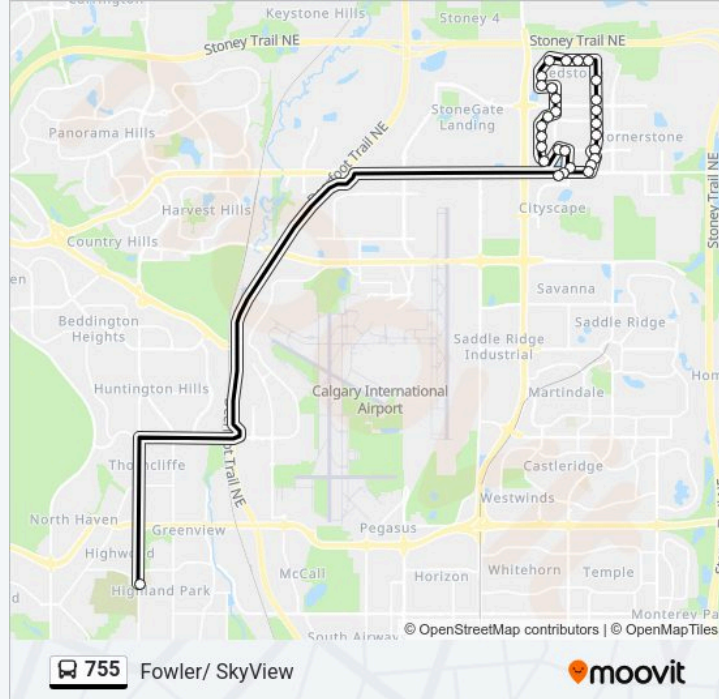

**755 bus Info****Direction:** James Fowler Skyview Redstone**Stops:** 29**Trip Duration:** 50 min**Line Summary:**

Sb Redstone Bv @ Red Embers Wy

Sb Skyview Ranch Bv @ 128 Av NE

Sb Skyview Ranch Bv @ Skyview Ranch Rd NE

Sb Skyview Ranch Bv @ Skyview Ranch Av NE

Sb Skyview Ranch Bv @ Skyview Point Cm NE

Wb Skyview Ci NE @ Skyview Ranch Dr NE

Sb Skyview Ci NE @ Skyview Parade NE

Wb Country Hills Bv @ Skyview Ci

Wb Country Hills Bv @ 52 St NE (Farside)

### Direction: James Fowler Skyview Redstone

32 stops

[VIEW LINE SCHEDULE](#)

Nb 52 St NE @ Country Hills Bv

Wb Skyview Ranch Dr @ 52 St NE

Sb Skyview Shores Mr @ Skyview Ranch Dr NE

Sb Skyview Shores Mr NE @ Skyview Shores Co NE